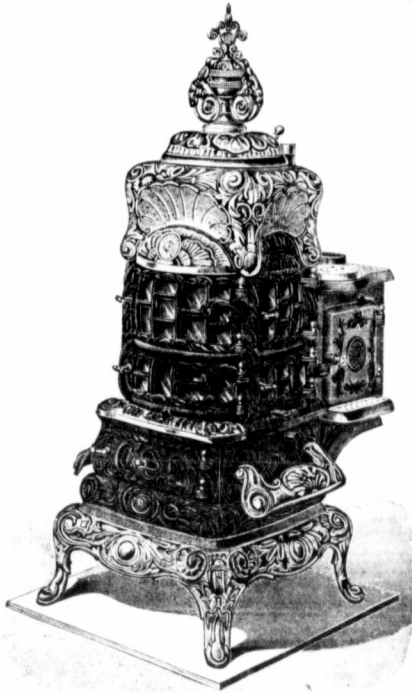

See that Oven

on the

GOOD CHEER ART?