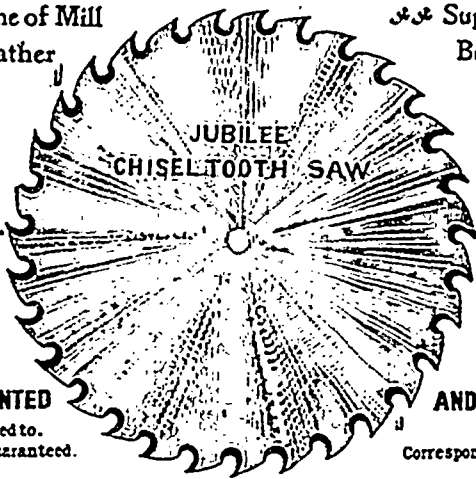

# THE JAMES ROBERTSON CO., Limited.

Manufacturers of..... Saws of All Description

A Full Line of Mill  
Rubber and Leather  
Metal, &c., always

Supplies, including  
Belting, Babbit  
carried in stock.

Head Office:  
144 William St.  
MONTREAL

ALL OUR SAWS  
FULLY WARRANTED  
Orders promptly attended to.  
Satisfaction Guaranteed.

Factories at  
MONTREAL,  
TORONTO,  
and  
ST. JOHN, N.B.

CIRCULAR, GANG  
AND MILL SAWS A  
SPECIALTY  
Correspondence Solicited.