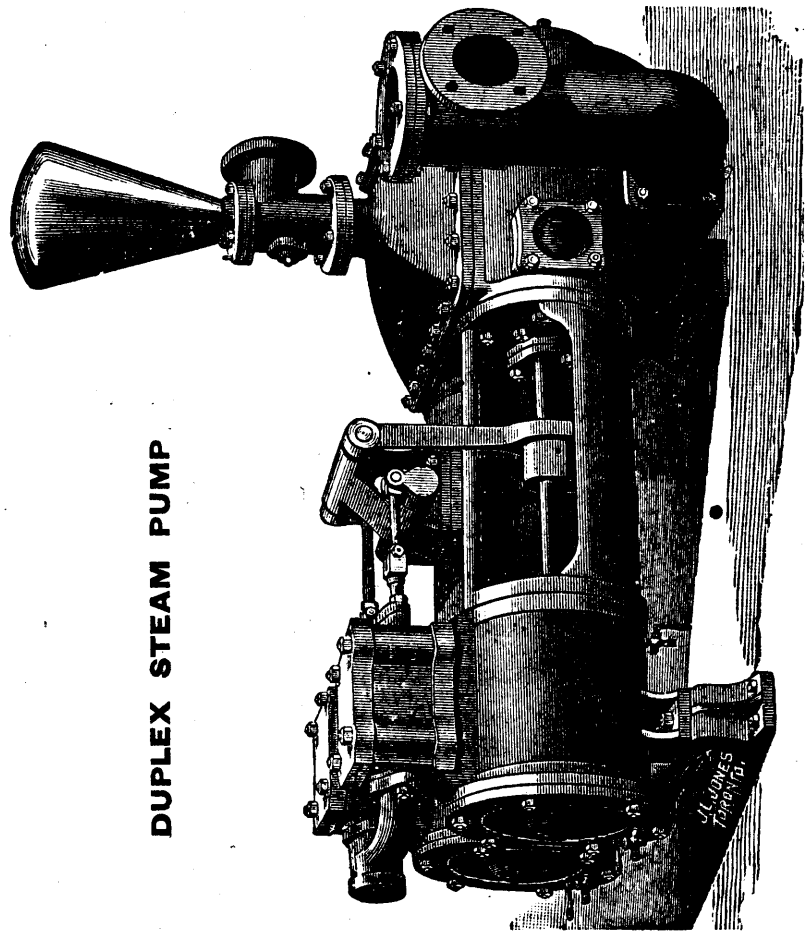

NORTHEY & CO'S STEAM PUMP WORKS, Toronto, Ontario.

SIMPLE STEAM PUMP.
Flat Cap Pattern.

DUPLEX STEAM PUMP

SPECIAL STEAM PUMP.

Steam Pumps of the best and latest designs for mining purposes, Boiler Feeding, Fire Protection, and General Water Supply, Etc.