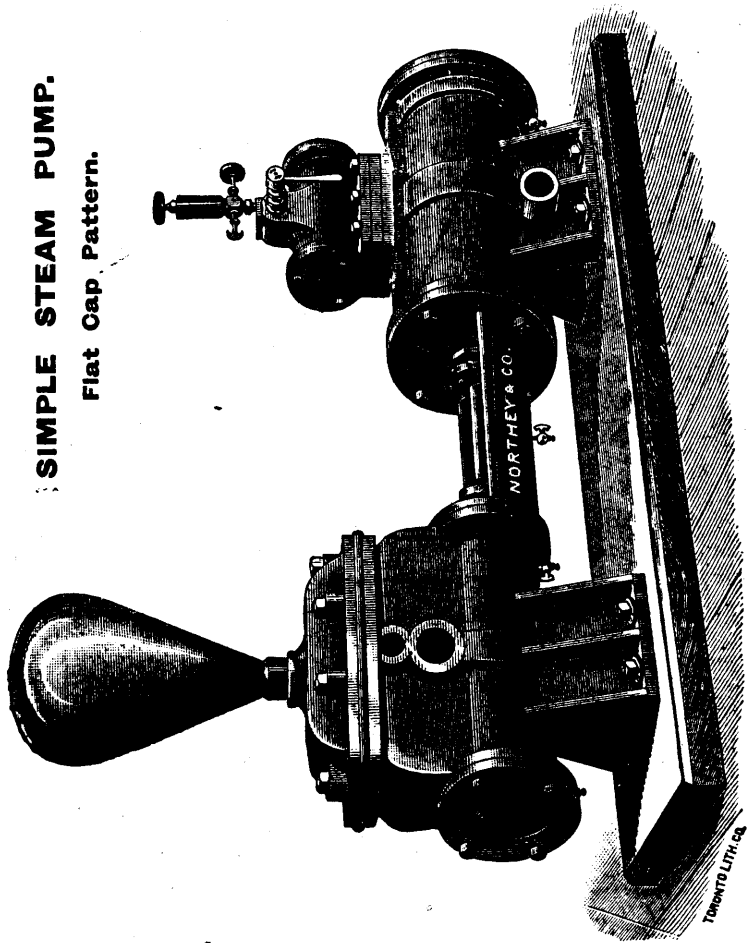

NORTHEY & CO'S STEAM PUMP WORKS, Toronto, Ontario.

SIMPLE STEAM PUMP.
Flat Cap Pattern.

DUPLEX STEAM PUMP

SPECIAL STEAM PUMP.

Steam Pumps of the best and latest designs for mining purposes, Boiler Feeding, Fire Protection, and General Water Supply, Etc.