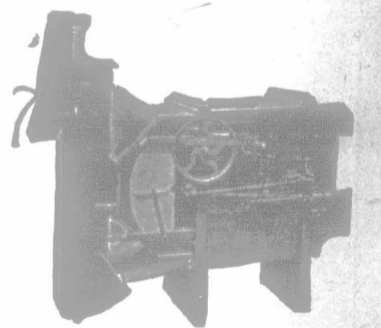

The Kline Mill

Sold at Auction after Inventor died, when new ones could be got, at Twice the Price of new ones To-day. The Public thought they would not get any more Kline Mills, in the vicinity of Beeton and near towns. It is the only mill that weighs and grades grain. In separating wild oats has no Comparison. Capacity One Hundred bushels an hour; also power attachment. Easiest mill to turn made. Write for particulars.

Kline Fanning Mill Co., Beeton, Ontario.

Next Year's Crop

Prepare for a better crop next year by shearing this season with a machine. Work is much easier. You not only get longer, better wool without scaring the sheep, but leave a smooth stubble that will increase next year's growth.

Use a Stewart No. 9 Ball Bearing Shearing Machine. If your dealer can't supply you, send us his name. Write for catalogue.

CHICAGO FLEXIBLE SHAFT COMPANY
Dept. B 161, 12th Street and Central Avenue, Chicago, Ill.

a

APRIL
LONGWELL
Put up
Ca
1301 E