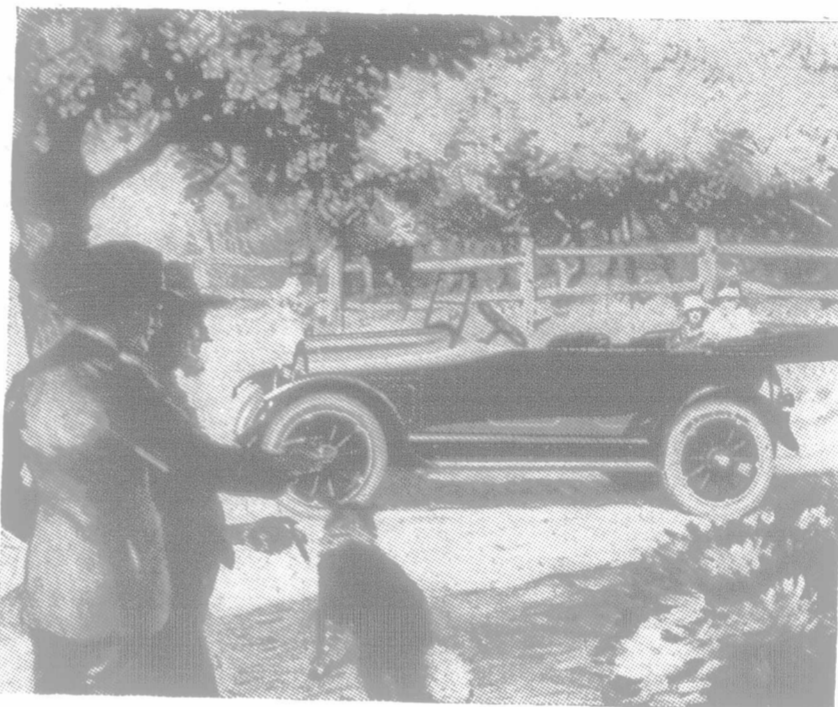

Overland
TRADE MARK

"Apple Blossom Time, In An Overland"

There is nothing more contagious than enthusiasm. The keen appreciation and deep respect that thousands of Overland owners so freely express, is an Overland asset of priceless value. This enthusiasm of Overland owners is our inspiration and obligation to produce cars that will perpetuate and enhance Overland prestige. The Model 90 Overland is completely fulfilling this obligation to old and new friends. Where road conditions are poor, its easy riding qualities inspire appreciation. Everywhere its operation, sturdiness, low upkeep and dependable performance constantly widen the circle of Overland friends. This enthusiasm of the spreading, contagious, inspiring kind is your safest buying guide.

WATERLOO BOY
The Simplest, most Accessible, most Powerful 3-Plow Tractor on the market. Suitable for hauling 3 Plows, Threshing, Silo Filling and General Farm Work.

Individual Farmers' Threshers, suitable size to be driven by small Tractors and Gasoline Engines. Do your own threshing. Keep your farm clean and save expense. Write for free catalogue, prices and any information wanted.