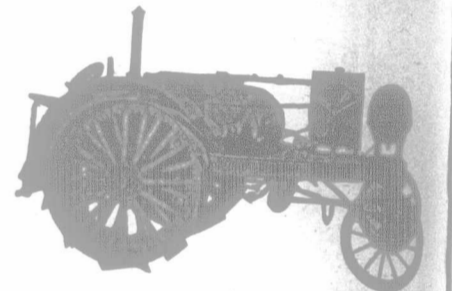

"Edgegrove" HALLIDAY HOME NO. 18

Build From Free Plans
Save \$75.00 to \$150.00 architect's fees. Get complete Plans, Blue Prints, Detailed Drawings, Working Specifications and Bill of Material, absolutely free of charge—our Catalogue tells how.

WATERLOO BOY
The Simplest, most Accessible, most Powerful 3-Plow Tractor on the market. Suitable for hauling 3 Plows, Threshing, Silo Filling and General Farm Work.

Individual Farmers' Threshers, suitable size to be driven by small Tractors and Gasoline Engines. Do your own threshing. Keep your farm clean and save expense. Write for free catalogue, prices and any information wanted.