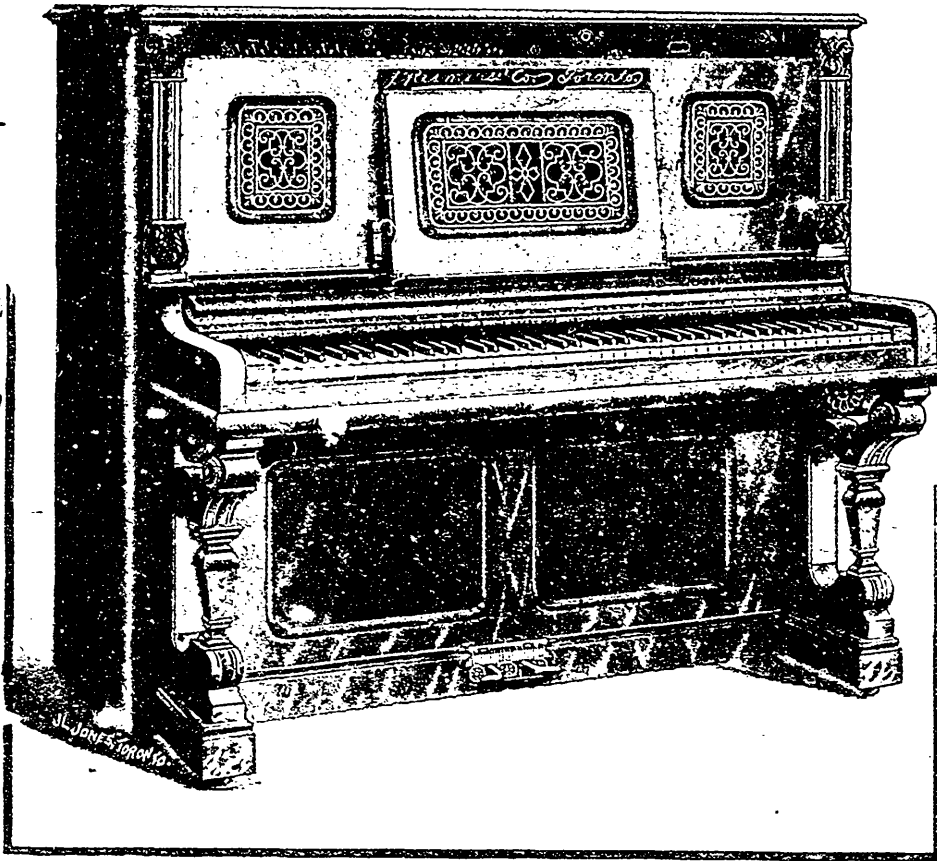

THE
Twentieth Century Piano

“**THE REIMERS**”

POINTS

Best Materials
Handsome Finish
Instantaneous Action
Perfect Tone
Modern Styles
Moderate Prices
Seven Years Guarantee

SPECIALTIES

Separable Case,
 Facilitating moving, and easily manipulated.

Tone Liberator,
 giving power equal to a Concert Grand.

Metallic Key Bottom Support,

Preserving infallible regularity of touch, against the effects of dampness, heat or cold.

The “REIMERS” Pianos possess the most valuable scientific improvements of the age.