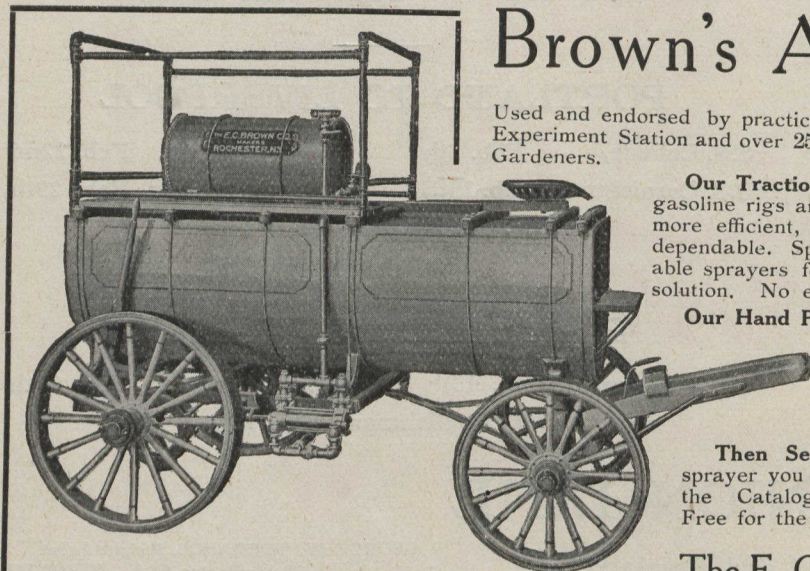

Auto-Spray No. 1.

Traction Power Sprayer No. 28

Brown's Auto-Sprays

Used and endorsed by practically every Government and State Experiment Station and over 250,000 Fruit Growers, Farmers and Gardeners.

Our Traction Outfits are taking the place of gasoline rigs and other traction sprayers because more efficient, more simple, more economical and dependable. Special outfits for special work, adjustable sprayers for all kinds of work. Capacities from 65 to 250 gallons of solution. No expense for power, no experienced help needed.