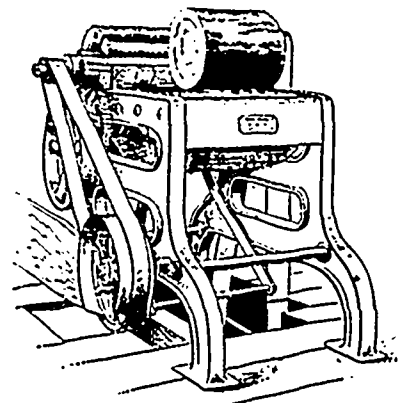

Send for sample of our new SAWMILL BELT

**GROSS-GUT BAND SAW**

For cutting Pulp Wood, Shingle Bolts, Last Blocks, Firewood, etc.

This new invention is worth the notice of any one who has cross-cutting sawing to do. It far exceeds any drag cross sawing machine ever made; and it takes the place of both drag and cutting off circular, as it is adapted to cutting both large and small stock, and far excels both in many ways, but especially in leaving the stock square and smooth.

**Patent Rossing Machine**

For removing the bark from all kinds of stock; especially Pulp Wood, Shingle Bolts, Butter Tub stock

... WHAT WE CLAIM FOR THE MACHINE ...

It will do double the work of any other. It leaves the block in better shape. In shoving off timber it is unexcelled. It is a safe feeder and will soon pay for itself.