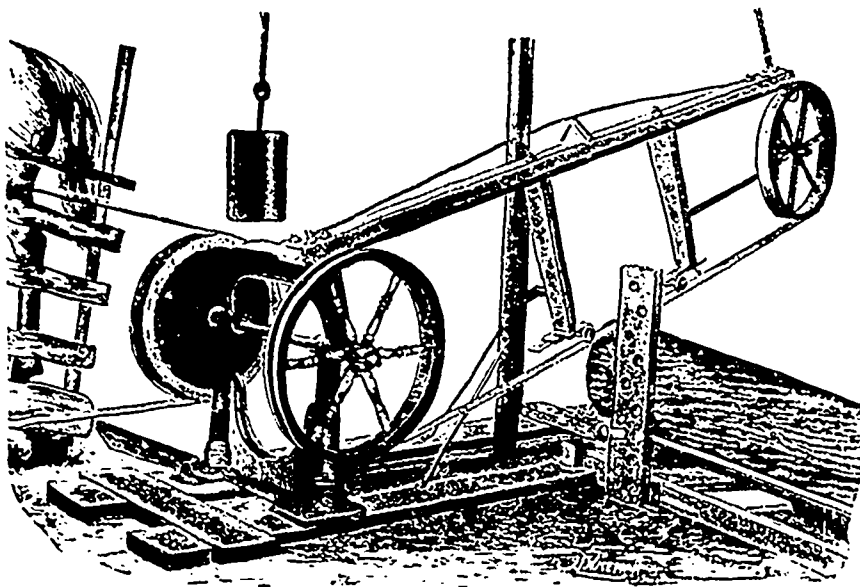

GROSS-GUT BAND SAW

For cutting Pulp Wood, Shingle Bolts, Last Blocks, Firewood, etc.

This new invention is worth the notice of any one who has cross-cutting sawing to do. It far exceeds any drag cross sawing machine ever made; and it takes the place of both drag and cutting off circular, as it is adapted to cutting both large and small stock, and far excels both in many ways, but especially in leaving the stock square and smooth.

Patent Rossing Machine

For removing the bark from all kinds of stock; especially Pulp Wood, Shingle Bolts, Butter Tub stock