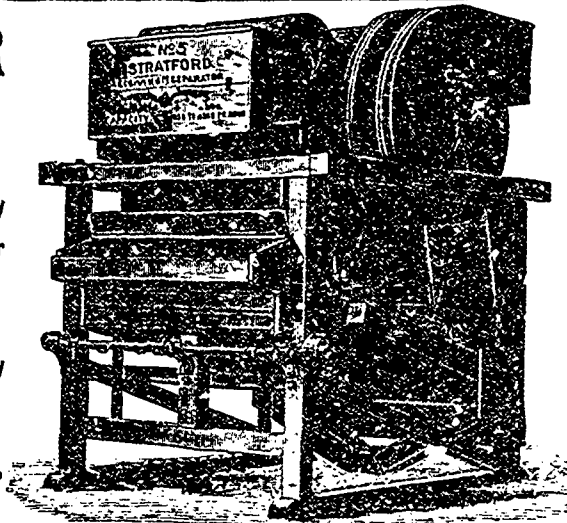

STUART & HARPER

AGENTS FOR

Stratford Mill Building Co.
Flour Mill and Elevator Machinery
Dustless Warehouse and Elevator Separators
Dodge Wood Pulleys
New and Second-hand Machinery of all kinds.

758 to 764 Main Street,
Winnipeg.

Cigars

Made in your own Country.

HISPANIA, RED CROSS, KHEWEE

Try these Brands. They are Unsurpassed.

BRYAN & LEE, Winnipeg.

Andrew Allan, President. John McKechnie, Supt
F. H. Brydges, Vice-President. W. R. Allan, Sec.-Treas

THE VULCAN IRON COMPANY, OF MANITOBA LIMITED

MILL ROLLS GROUND & CORRUGATED.
Architectural Iron Work.

ENGINE AND BOILER WORKS,
GENERAL BLACKSMITHING.

BRIDGE BUILDING A SPECIALTY.
TENDERS SOLICITED.

POINT DOUGLAS AVE., WINNIPEG.