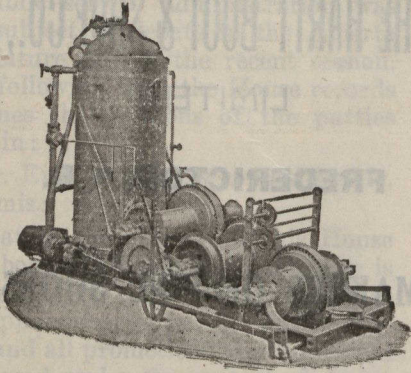

**"BEATTY"**

HOISTING ENGINES,  
DREDGES, STEEL SCOWS,  
CLAMSHELL BUCKETS,  
SHIP WINCHES, Etc.

**M. BEATTY & SONS**

LIMITED

WELLAND - - - - ONT.

**Veteran Painters Choose  
This White Lead**

Because their own practical experience has convinced them in its use. They know it as the purest, whitest, longest-living white lead made.

If men of experience choose

**BRANDRAM'S GENUINE  
B.B. WHITE LEAD**

Your are using common sense in profiting by their judgment.

Use this white lead and you'll have a paint that does not disappoint.

**BRANDRAM-HENDERSON**