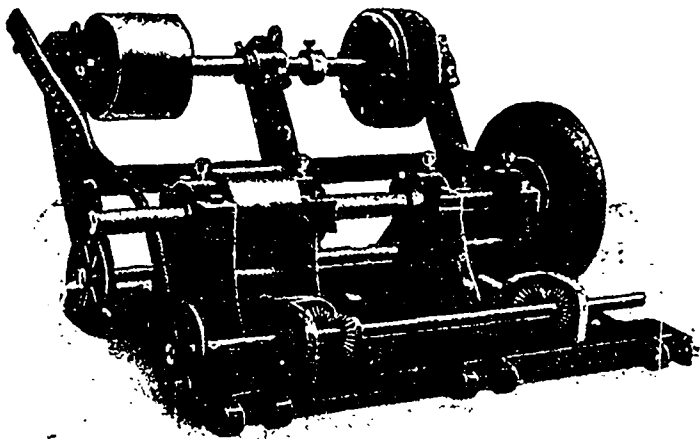

Band Wheel Grinder

We have been talking about