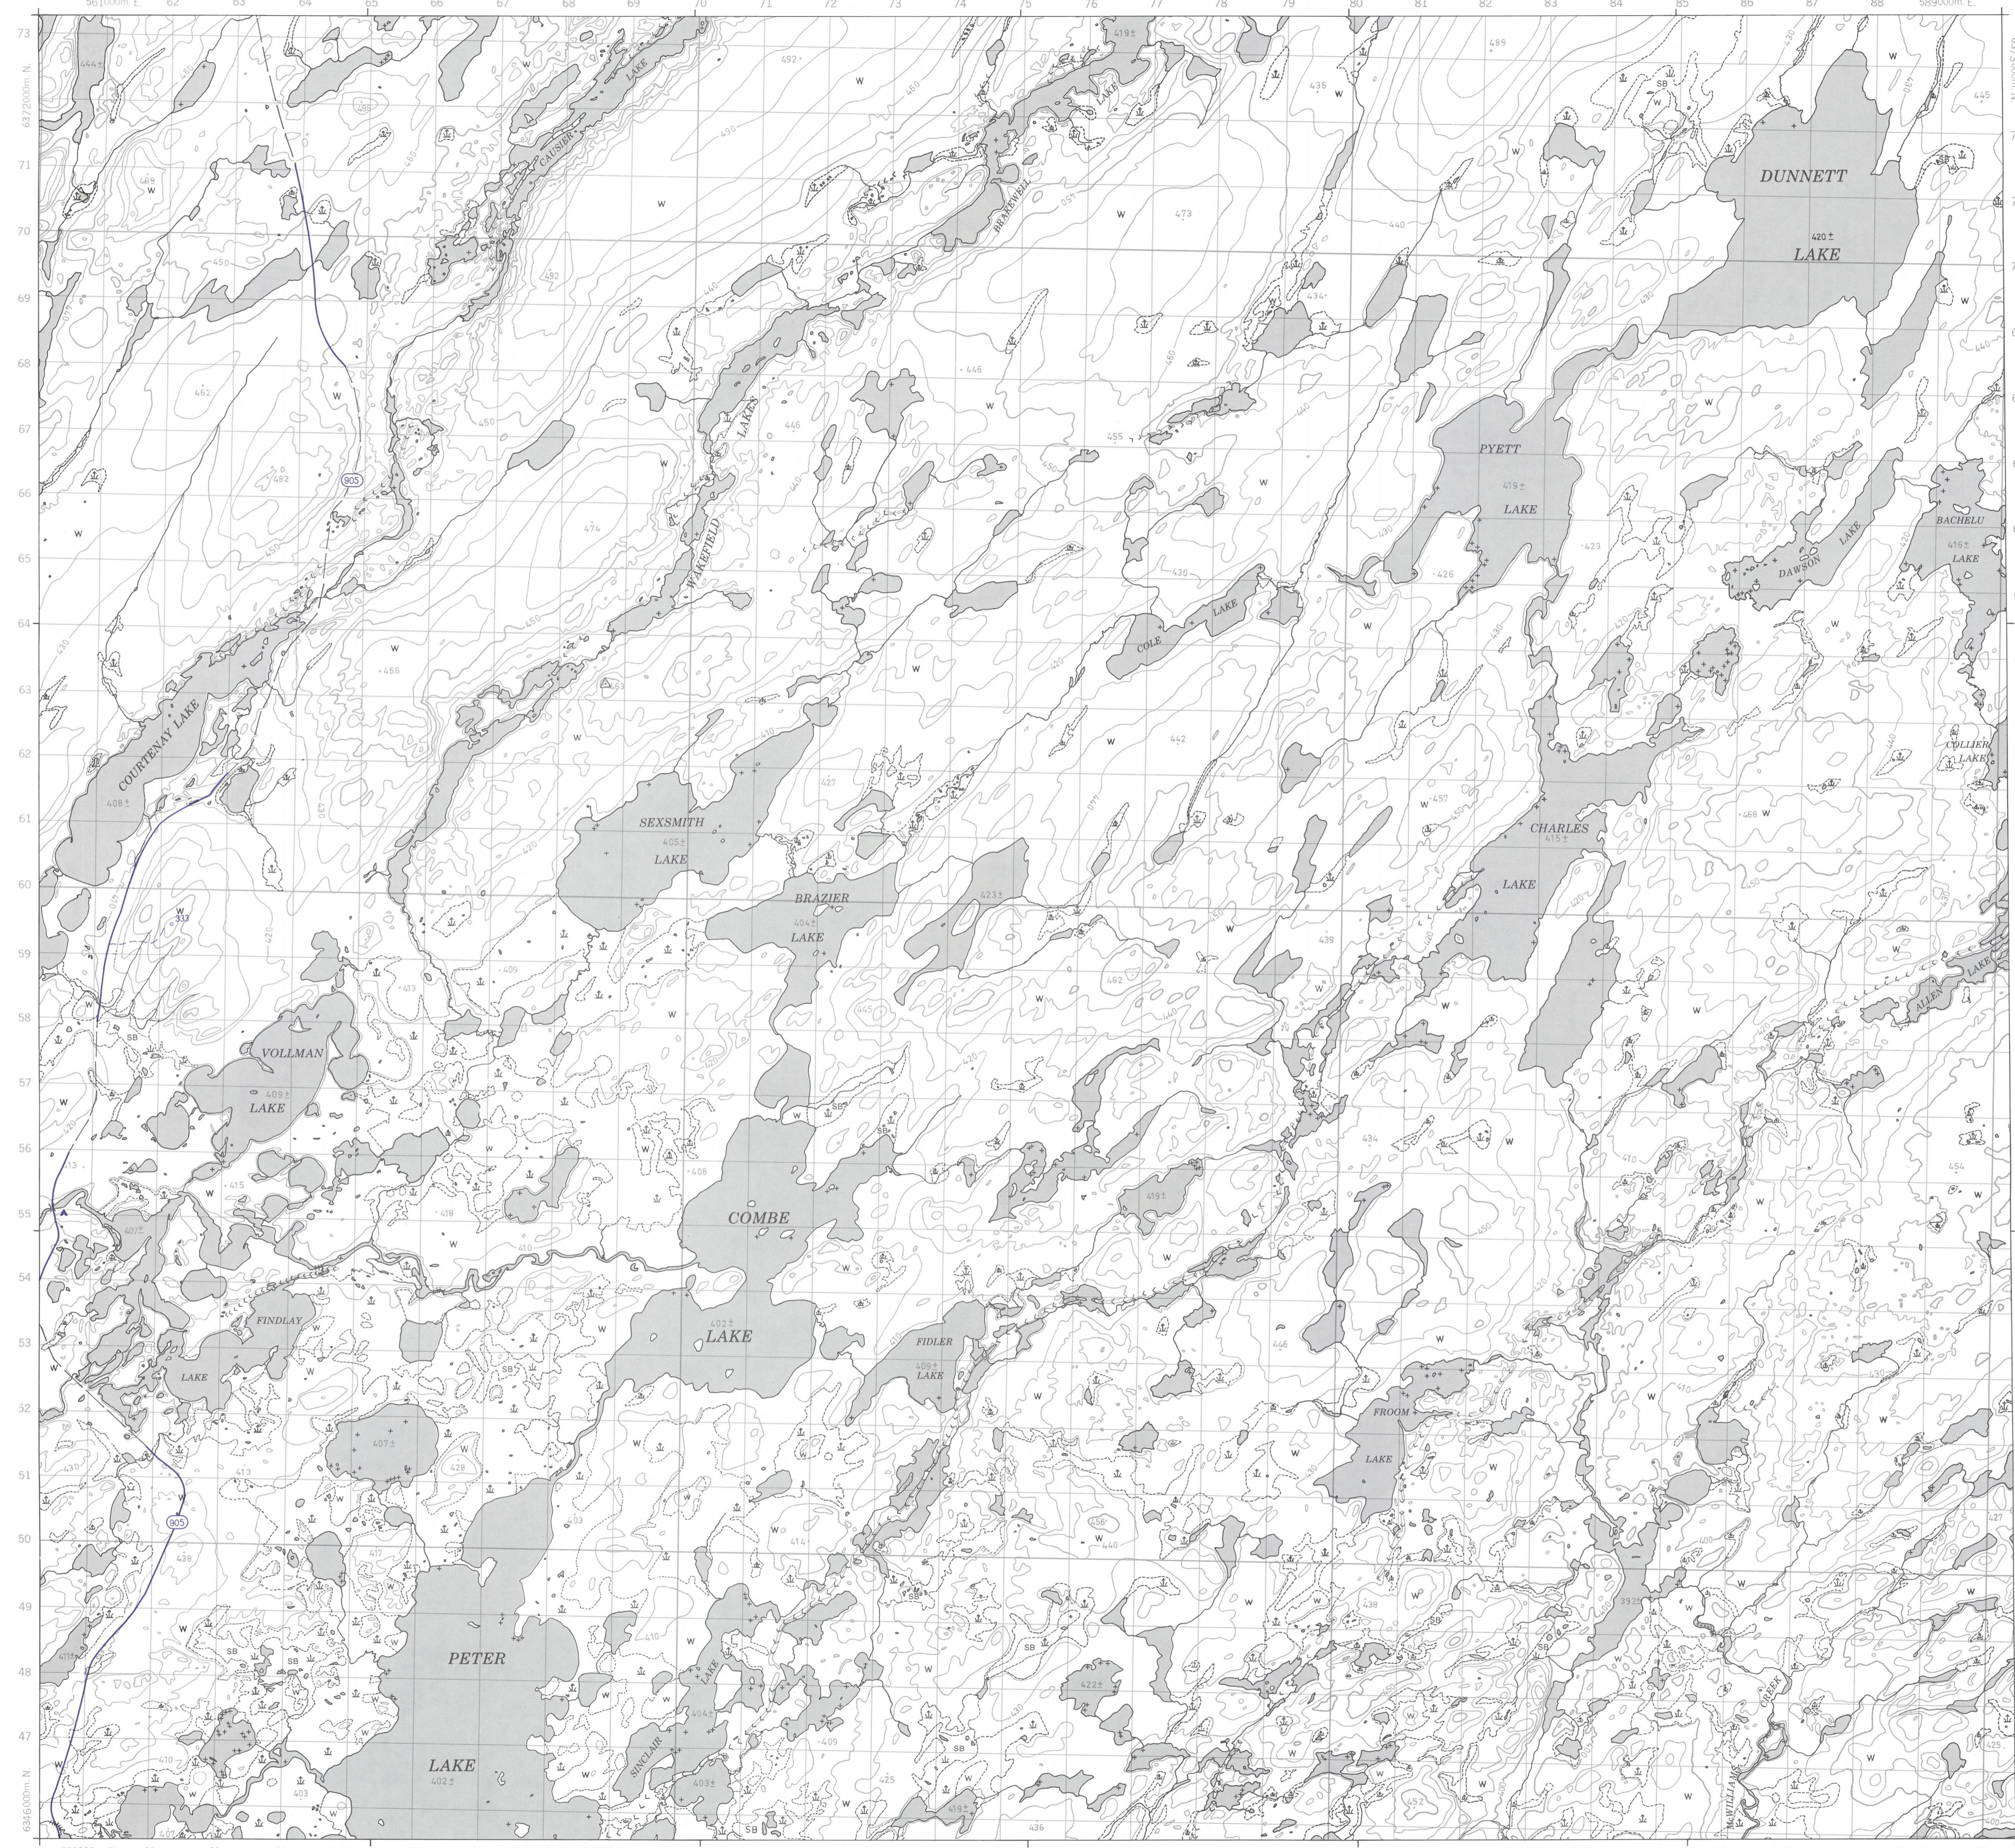

LEGEND - LÉGENDE. Tables listing symbols for roads, landmarks, drainage, relief, and other features. Includes French and English descriptions for various symbols like roads, lakes, and terrain features.

PHOTOGRAPHY PHOTOGRAPHIE. Includes a grid zone designation table, a diagram of a grid square, and a reference point diagram with coordinates and bearings.

ONE THOUSAND METRE UNIVERSAL TRANSVERSE MERCATOR GRID. Table showing grid coordinates for various areas around Combe Lake, such as 74 H/9, 64 E/12, 64 E/11, etc.

ROADS - ROUTES. Legend for road types including hard surface, loose surface, cart track, and trail. Includes a scale for elevations in metres and feet.