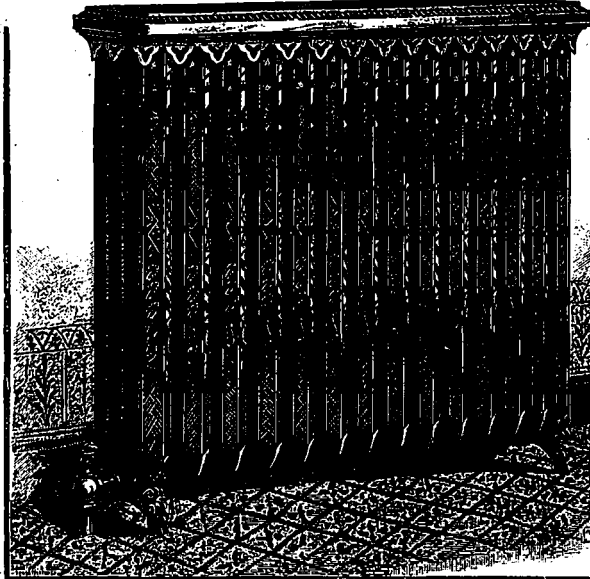

TORONTO PLATE GLASS IMPORTING CO.,
Telephone 1599. 55 and 57 VICTORIA ST., TORONTO.

Plate and Sheet Window Glass of Every Description.
Including Single and Double Thick, Kept in Stock.
Pilkinton's Window and Picture Glass a Specialty. Mirror Manufacturers, Silverers and Bevelers.

A COMPLETE ASSORTMENT OF ORNAMENTAL GLASS ALWAYS CARRIED IN STOCK. EXPERIENCED PLATE GLASS GLAZIERS SENT TO ALL POINTS OF THE DOMINION.

SAFFORD'S PATENT RADIATOR

FOR
HOT WATER AND STEAM HEATING

Patented April 16th. 1887.

SAFFORD RADIATOR.

↓
The ONLY Radiator in the Market Built WITHOUT Bolts and Washers. The MOST EFFECTIVE ever invented. The FIRST ORNAMENTAL Radiator manufactured in Canada. No Cumbersome Base, No Bolts, No Packed Joints. Free, Unobstructed Circulation, Even Castings, Nipple Connections, Absolutely Tight and Permanent Joints.

↑
OVER 10,000 NOW IN USE.

"SAFFORD" RADIATOR,

ALSO MANUFACTURERS OF THE

"Gold Pin" and "Eclipse" Radiators.

THE TORONTO RADIATOR MFG. CO.

(LIMITED)

14 to 24 Dufferin St., - Toronto.

BRANCH WAREHOUSES:

30 St. Francois Xavier St., - Montreal.

AMERICAN WORKS:

The Jarochi Mfg. Co., - Erie, Pa.