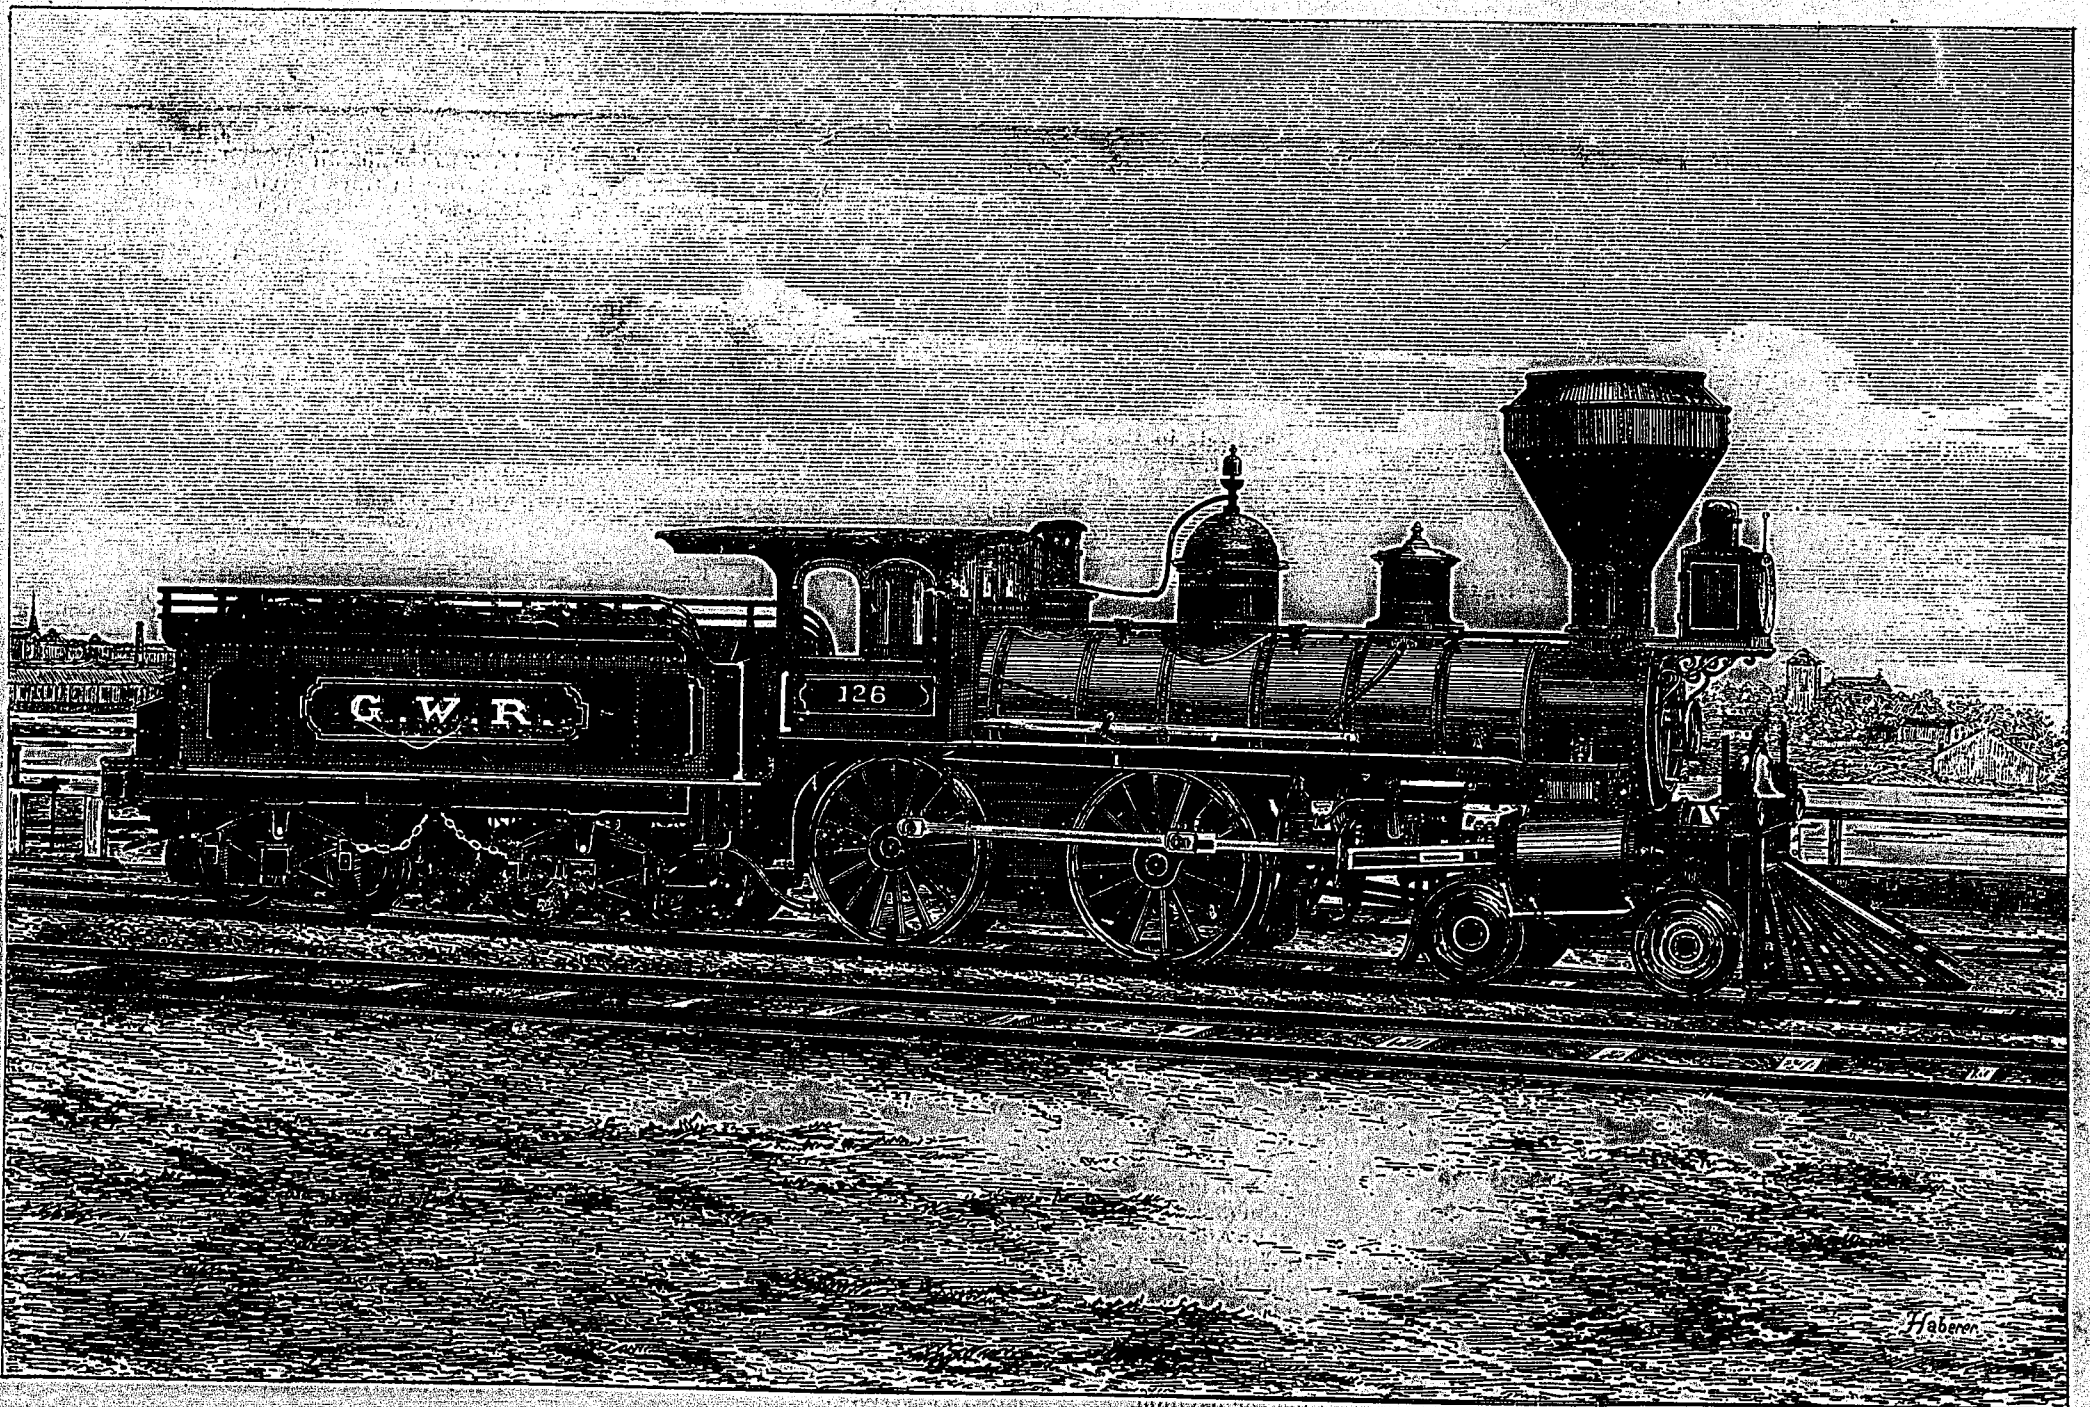

THE SINGLE SCULL RACE AT HALIFAX.—SEE PAGE 211.

NARROW GAUGE ENGINE, G. W. R. R.—FROM A PHOTOGRAPH BY J. COOPER.—SEE PAGE 215.