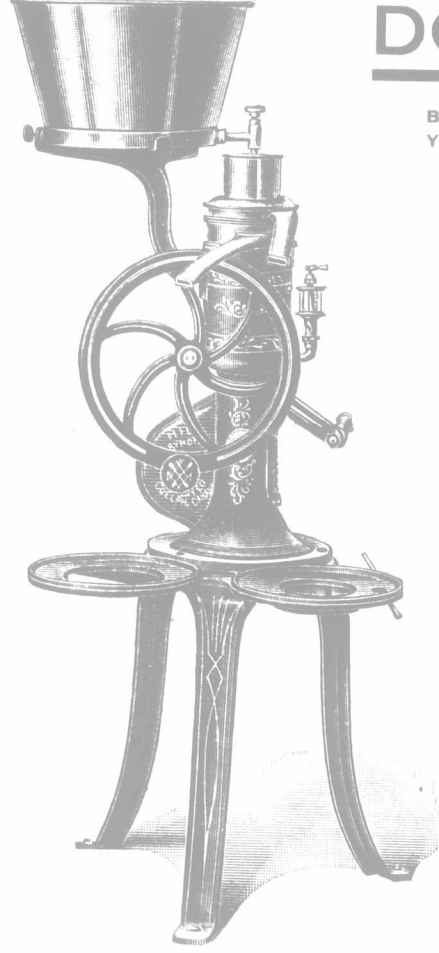

AGENTS WANTED IN UNREPRESENTED DISTRICTS.

JOSEPH A. MERRICK, P. O. BOX 518, WINNIPEG,
GENERAL AGENT FOR MANITOBA AND N.-W. T.

THE RAYMOND MFG. CO. OF GUELPH, Ltd., GUELPH, ONT.

WE ALSO MAKE GOOD SEWING MACHINES.