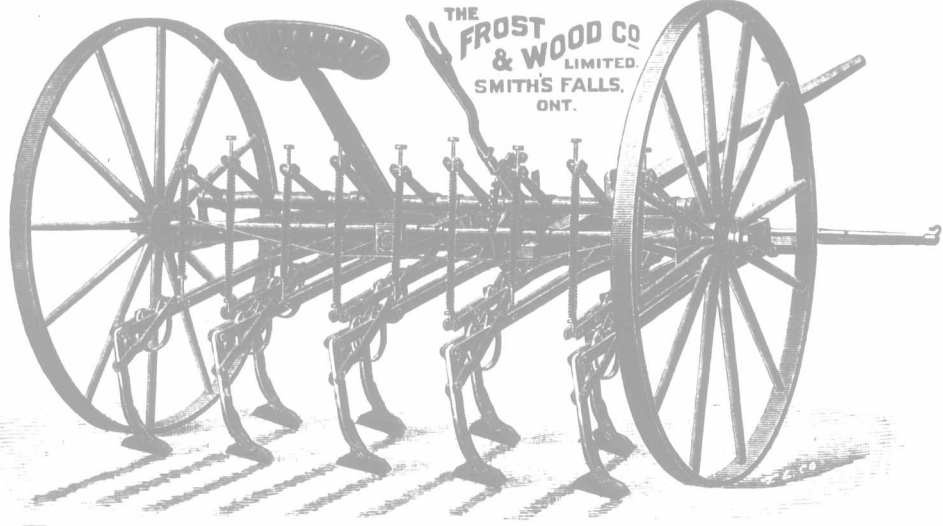

## CLIMAX CULTIVATOR

Is a weed and thistle killer. The teeth are independent and can be set to any required depth.

THE FROST & WOOD CO. LIMITED.  
SMITH'S FALLS, ONT.

We have introduced the Climax Cultivator to suit those farmers who favor shallow cultivation and desire their land thoroughly cleared of weeds and thistles.