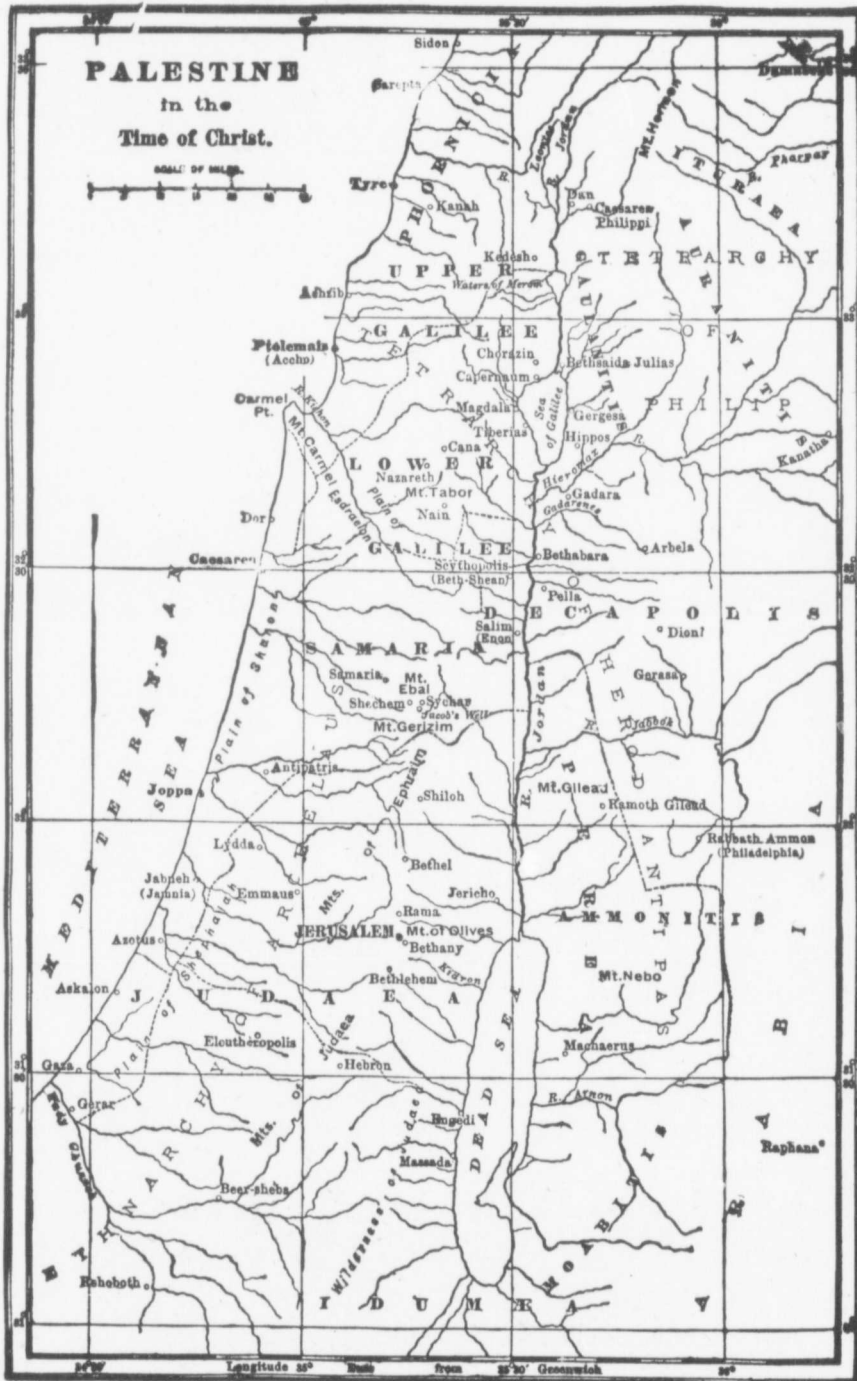

# PALESTINE

in the  
Time of Christ.

SCALE OF MILES.

Longitude 25° East from 25° 30' Greenwich 25°