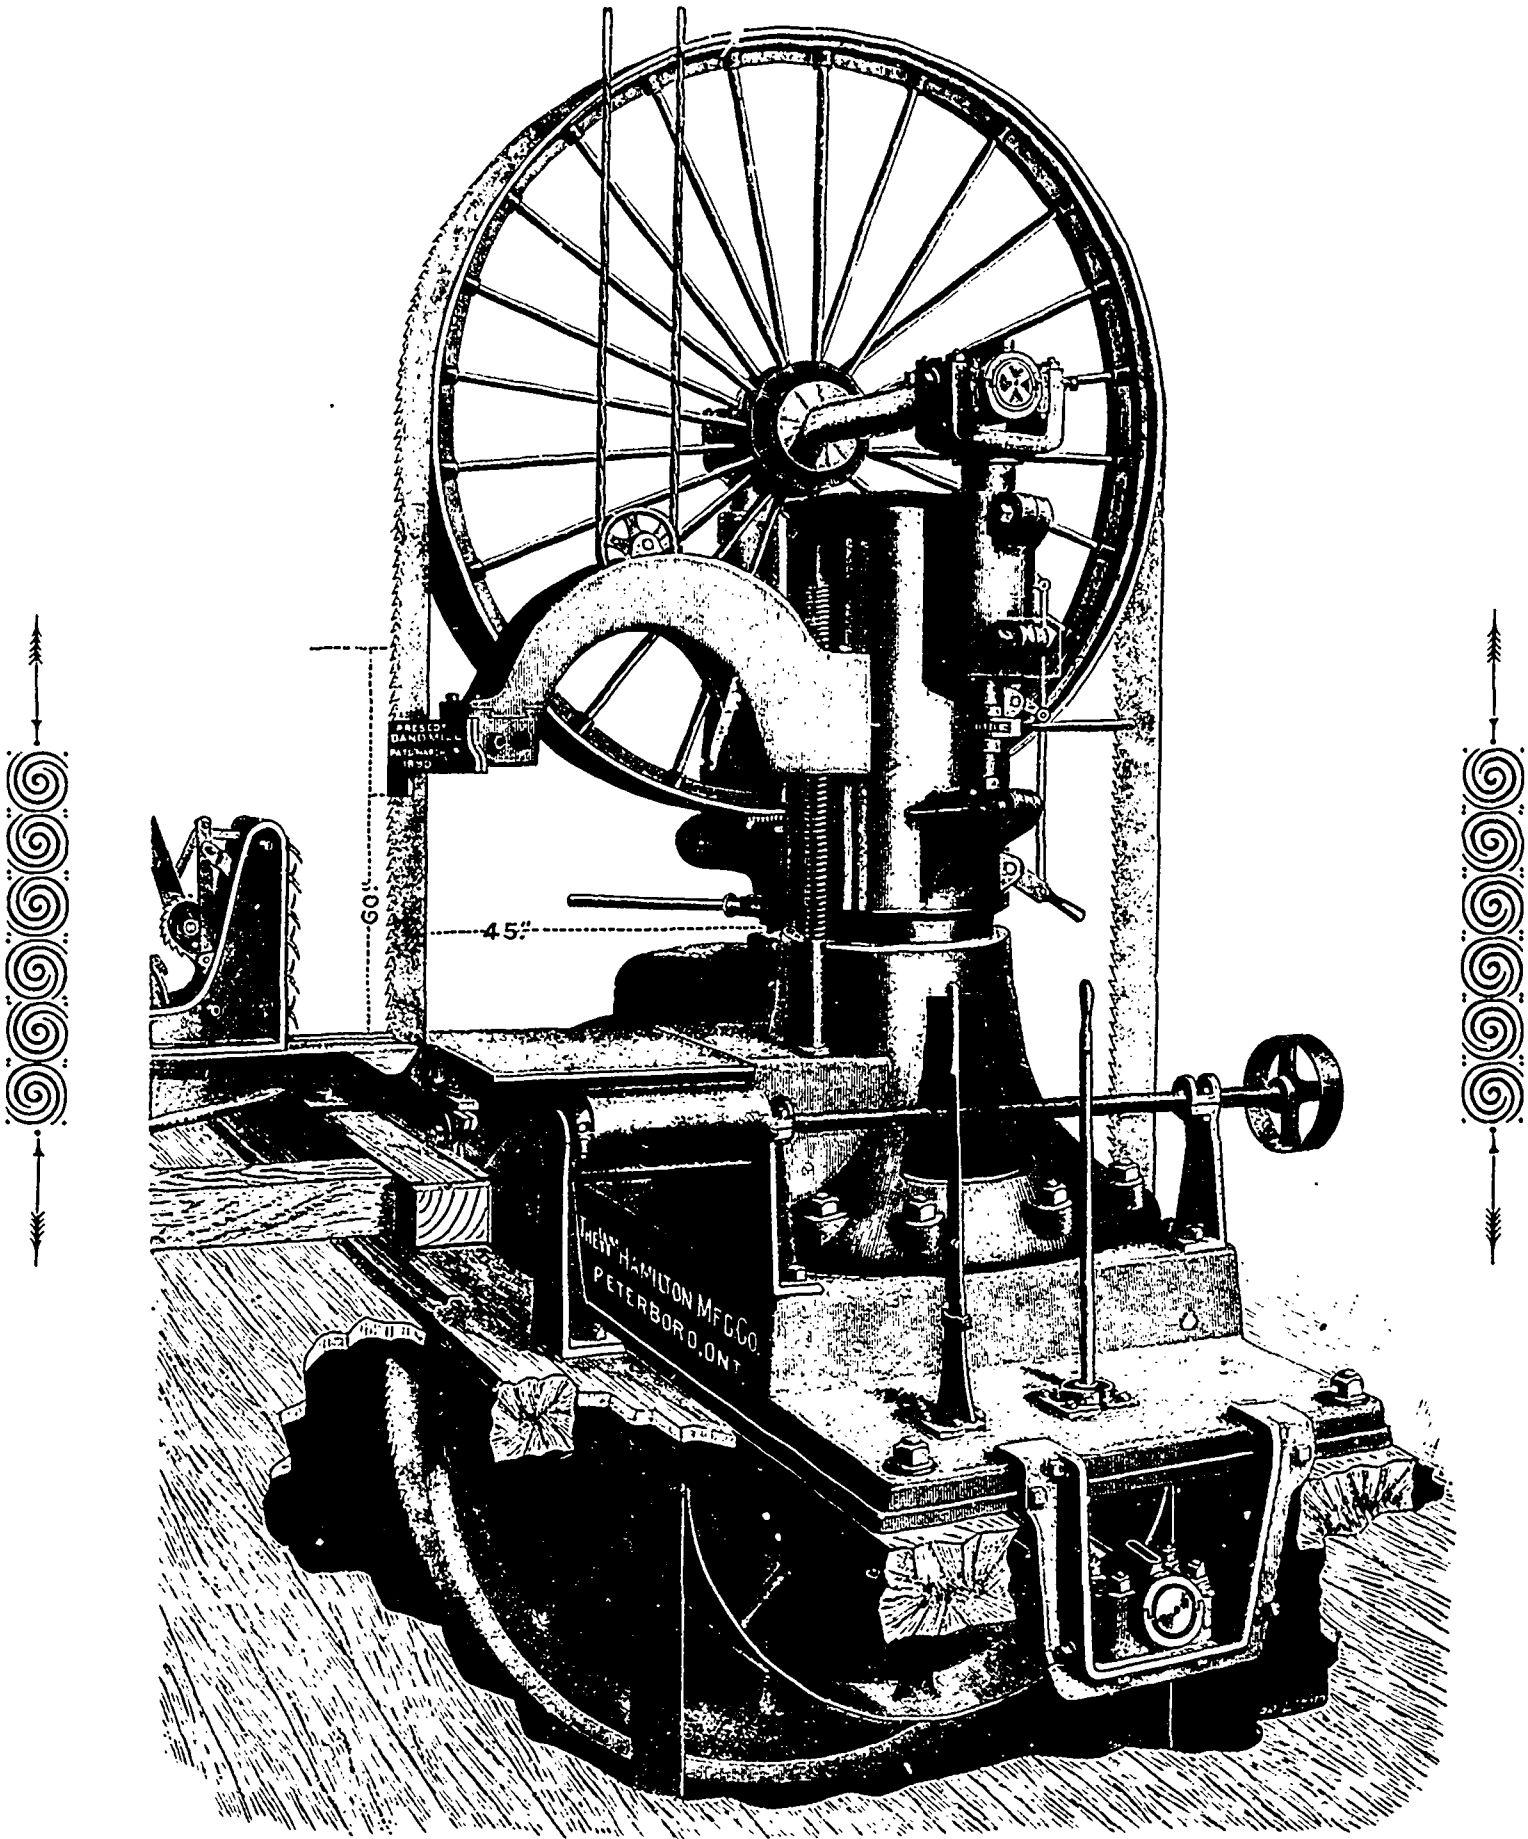

THE NEW PRESCOTT Band Saw Mill

THE WM. HAMILTON MFG. CO., LTD.

PETERBOROUGH, ONT.

Branch Office: Vancouver, B. C.