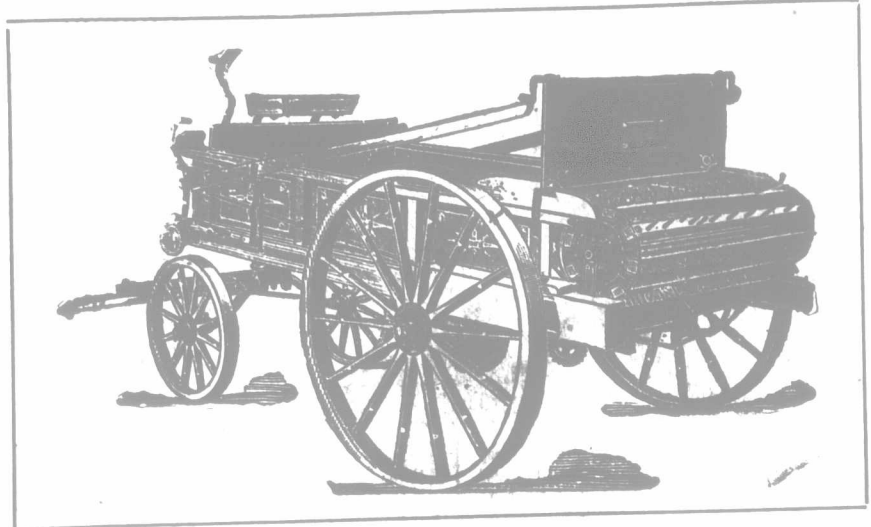

LONDON MACHINES

Save $300

in fencing a 100-acre farm, and get a stronger and better fence by building it on the ground with a

London Fence Machine.

Get a catalogue from our agents or write us. See our former ads. in this paper.

LONDON FENCE MACHINE COMPANY
London, Ontario. Limited

IT'S UP TO YOU

to use not only the BEST, but the CHEAPEST WOVEN WIRE FENCING.

American Field and Hog Fence. Ellwood Field and Lawn Fence. Hinge Joints and Tension Curves.

Any farmer can stretch 300 rods of our American Fence in one day. Don't buy a fence that it takes you all summer to build. If your dealer doesn't handle our fence, write to us. Farmers and railroads from Halifax to Vancouver are using it.

MADE BY The Canadian Steel and Wire Co., Ltd., HAMILTON, ONTARIO.

20 H.-P. Total Weight 3,200 lbs.

Patented and Pending. Our **Gasoline Threshing Engine.** Write for prices, etc., to **The McLaughlin Gasoline Engine Co., Ltd., 201 Queen St. E., Toronto,** or to **W. C. WILCOX & CO.,** Winnipeg, agents for Manitoba and Northwest.

The WHEEL YOU WANT

For Farm and General Work ALL IRON

Any size. Any width of tire. Made to fit any axle. Strong and durable. Costs nothing for repairs.

DOMINION WROUGHT IRON WHEEL CO. ONTARIO, ONT. LIMITED.

H. F. ANDERSON & CO. Agents for Manitoba and the N.-W. T., always carry a full stock of our products. Write to save time, order wheels direct from factory.

Kemp's 20th Century Manure Spreader.

A CROP-MAKER and A LABOR-SAVER.

J. M. LeMoine, Director. Government Agricultural School, Compton Model Farm, Compton, Que., Aug. 19, 1903.
Mr. J. L. Thornton, Barnston, Que.:
Dear Sir,—Some years ago I used two of the Kemp Manure Spreaders which gave me the greatest satisfaction. I found the manure was well pulverized and evenly spread on the land. The result was an even crop. I have no hesitation in strongly recommending your Spreaders as one of the best labor-saving machines of the day. I consider that they are indispensable to good farming at present.
Yours truly, JOHN M. LEMOINE, Director.

Drop a postal card for our Booklet, entitled "Multiplying His Acres."

The KEMP MANURE SPREADER CO., Ltd., STRATFORD, ONT.