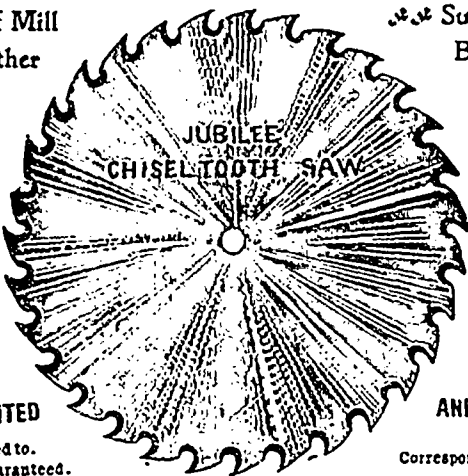

THE JAMES ROBERTSON CO., Limited.

Manufacturers of.

Saws of All Description

Full line of Mill
Rubber and Leather
Metal, &c., always

Supplies, including
Belting, Babbit
carried in stock.

Head Office:
144 William St.
MONTREAL

Factories at
MONTREAL,
TORONTO,
and
ST. JOHN, N.B.

ALL OUR SAWS
FULLY WARRANTED
Orders promptly attended to.
Satisfaction Guaranteed.

CIRCULAR, GANG
AND MILL SAWS
A SPECIALTY
Correspondence Solicited.

RIGE, LEWIS & SON