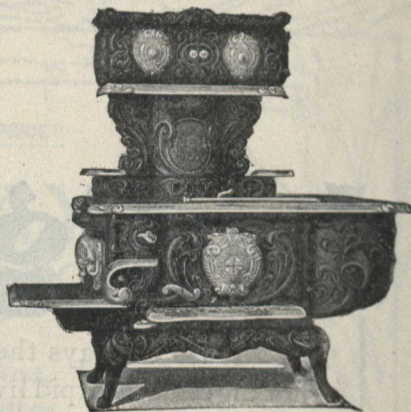

THE ACCOMPANYING CUT
SHOWS THE

"SOUVENIR" RANGE

Which is the very best in stove manufacture, fitted with the celebrated Aerated Oven, thereby ensuring properly cooked and palatable food.

In buying a new Stove or Range bear in mind "That the remembrance of quality remains long after the price has been forgotten."

SOLD BY THE BEST DEALERS EVERYWHERE

MANUFACTURED BY

THE GURNEY, TILDEN COMPANY, Limited

Hamilton Montreal Winnipeg Vancouver

WITCH HAZEL TOILET SOAP

REGISTERED BRAND

FOR BABY'S BATH

THE ROYAL CROWN LIMITED. WINNIPEG. CANADA.