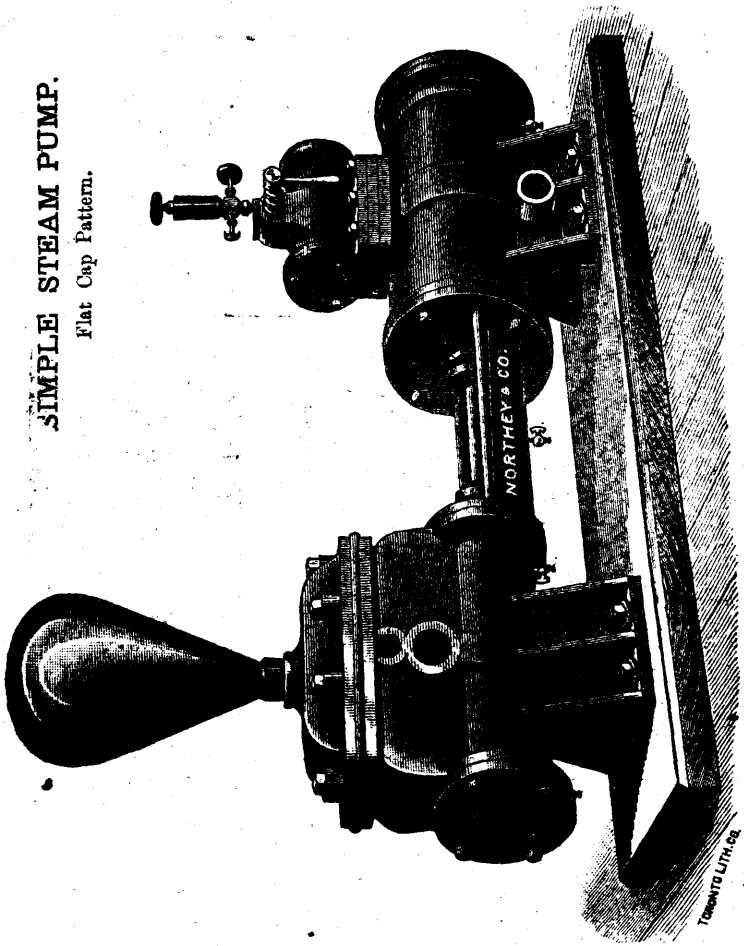

Northey & Co's Steam Pump Works, TORONTO, ONT.

SIMPLE STEAM PUMP.
Flat Cap Pattern.

DUPLEX STEAM PUMP.

SPECIAL STEAM PUMP.

Steam Pumps of the best and latest designs for mining purposes, Boiler Feeding Fire Protection, and General Water Supply, etc.