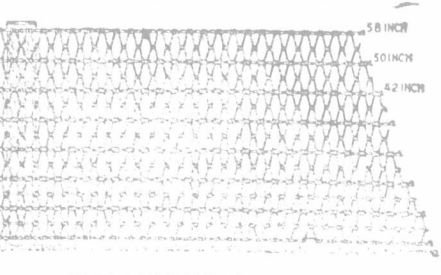

YOUR MONEY BACK

Imperial Maple Syrup

Return it to the dealer of whom you bought it and he is authorized to give you your money back.

ROSE & LAFLAMME, Agents, MONTREAL.

Trust Funds

AT LOWEST RATES OF INTEREST ON FARM PROPERTIES. WRITE US FOR FULL INFORMATION. GOOD RELIABLE AGENTS WANTED.

National Trust Company, LIMITED.

PAID-UP CAPITAL, $1,000,000. RESERVE, $270,000. OFFICE AND SAFE DEPOSIT VAULTS, 323-325 Main St.

STEAMSHIP Tickets

If you are going to the Old Country, or sending for your friends, apply to our nearest railway or ticket agent, who can supply outward and prepaid tickets at lowest rates.

Steamers leave Portland, Maine, every Saturday; St. John, every Wednesday; New York, every Wednesday and Saturday.

W. P. F. CUMMINGS, General Agent, C. P. R. Offices, WINNIPEG.

ESTABLISHED 1855. **TAYLOR'S FIRE & BURGLAR SAFES**

HAVE MANY PATENTED IMPROVEMENTS NOT FOUND IN OTHER MAKES THAT WILL WELL REPAY AN INVESTIGATION BY THOSE WHO DESIRE TO SECURE THE BEST SAFE

J. & J. TAYLOR. TORONTO SAFE WORKS, TORONTO.

MONTREAL VANCOUVER WINNIPEG VICTORIA