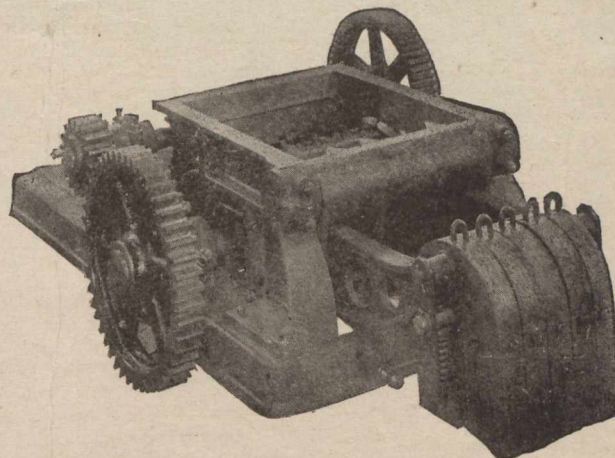

MEAD-MORRISON

CANADIAN
MM
©

SINGLE ROLL

CANADIAN
MM
©

COAL CRUSHER

Made in Canada

Capacity Single Roll Crusher
50 to 70 tons an hour.

Capacity Double Roll Crusher
100 to 150 tons an hour.