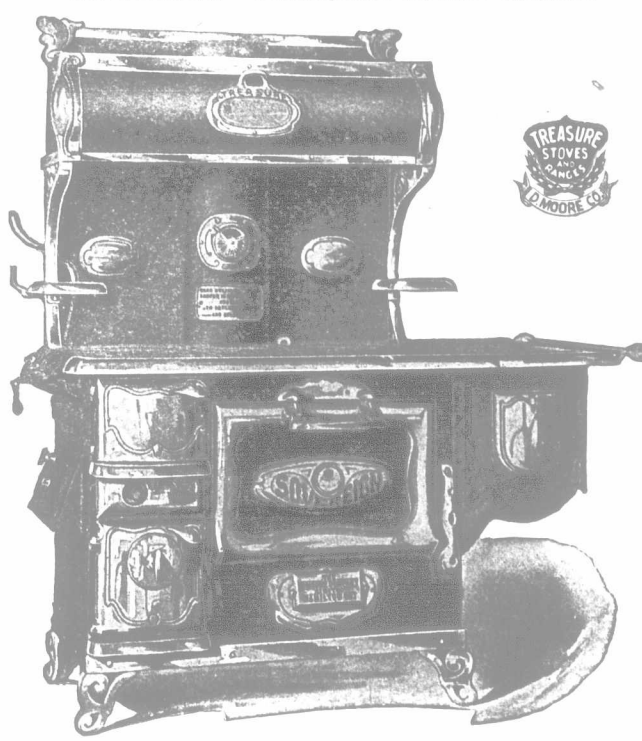

"SOVEREIGN" TREASURE STEEL RANGE

Style—High Closet and Right Hand Reservoir.

Six-Hole Steel Plate Range.

Fitted with our latest Patent Ventilated Long-Life Fire-box Linings.

Special Wood Fire-box, takes 28-inch wood.

Made in either Right or Left Hand Reservoir.

Be sure your next Range is a

"Treasure"

Write for full information and booklet.

The D. Moore Company.

LIMITED

Hamilton, Ontario

LARGEST EXCLUSIVE MANUFACTURERS OF STOVES AND RANGES IN CANADA

It Will Pay You to Fertilize Your Pastures and Meadows With

Sydney Basic Slag

LET us send you our pamphlet embodying the experiences of many of the leading Ontario farmers who are using our fertilizer. Or, better still, we will have our general sales agent call and give you full particulars with regard to our product if you let us have your name and address.

The Cross Fertilizer Co.

Limited

SYDNEY, NOVA SCOTIA