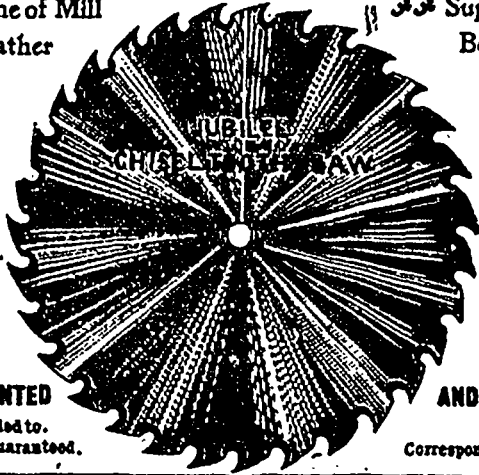

THE JAMES ROBERTSON CO., Limited.

Manufacturers of... Saws of All Description

A Full Line of Mill
Rubber and Leather
Metal, &c., always

Supplies, including
Belting; Babbit
carried in stock.

Head Office:
144 William St
MONTREAL.

Factories at
MONTREAL,
TORONTO,
and
ST. JOHN, N.B.

ALL OUR SAWS
FULLY WARRANTED
Orders promptly attended to.
Satisfaction Guaranteed.

CIRCULAR, GANG
AND MILL SAWS A
SPECIALTY
Correspondence Solicited.

Galt Machine Knife Works