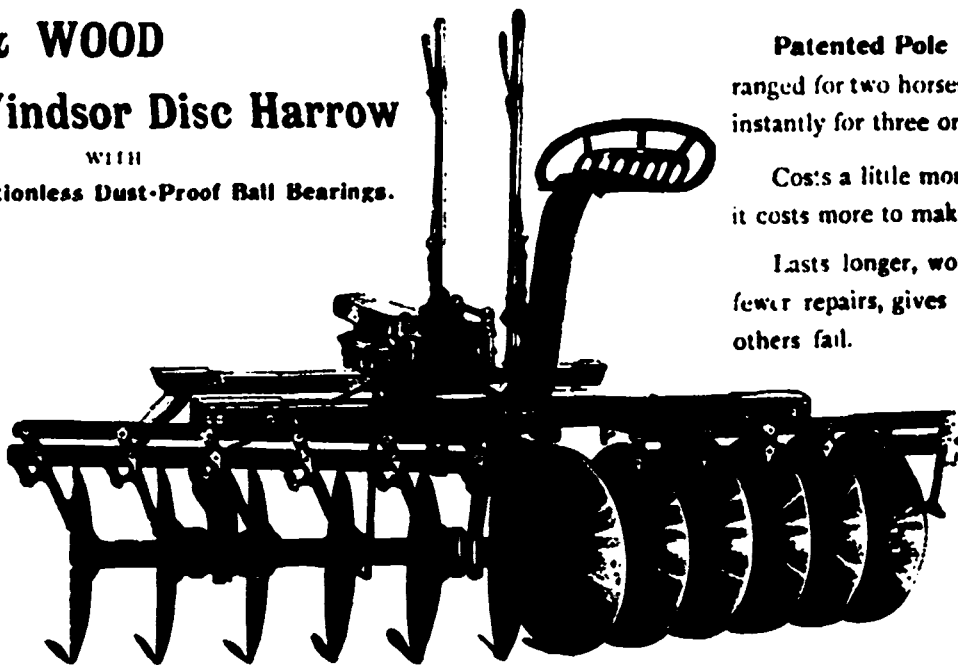

Every Windsor Disc Rolls Along on 66 Hardened Balls.

Patented Pole Attachment, arranged for two horses; can be adjusted instantly for three or four horses.

Costs a little more to buy, BECAUSE it costs more to make.

Lasts longer, works better, needs fewer repairs, gives satisfaction where others fail.

Light draft,
No weight on
horses' necks,
and sold under
our GUARAN-
TEE.

Manufactured by **THE FROST & WOOD COMPANY, Limited**