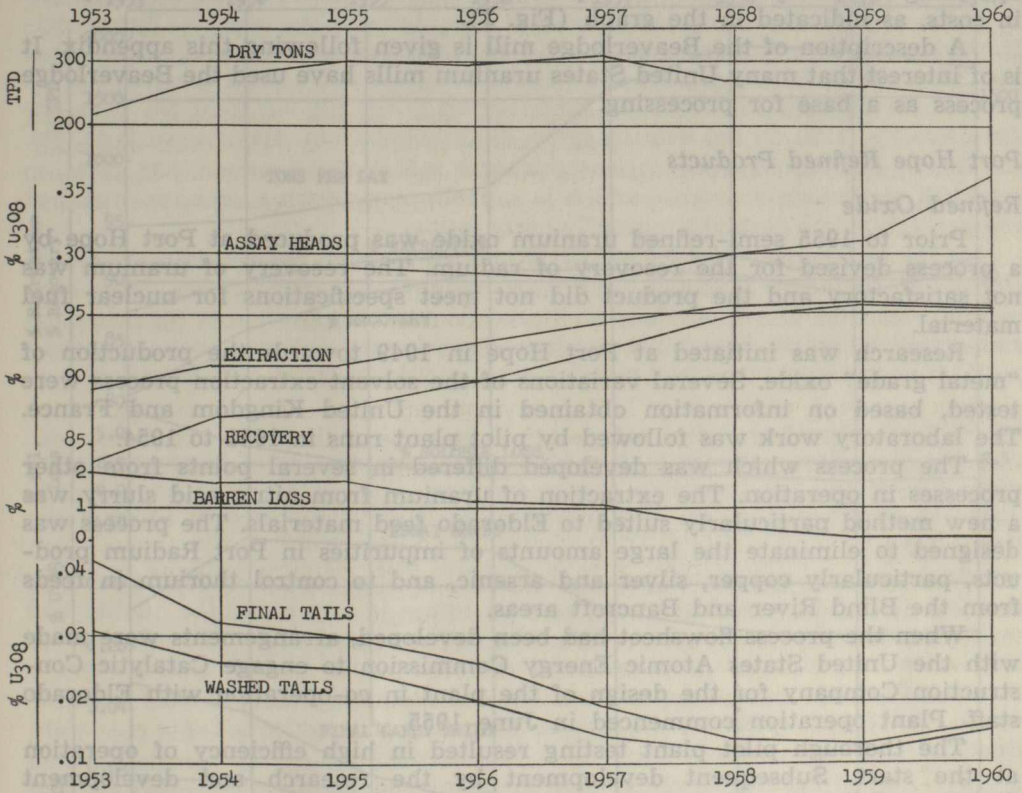

PORT RADIUM LEACH PLANT PERFORMANCE 1953-1960

FIGURE 1