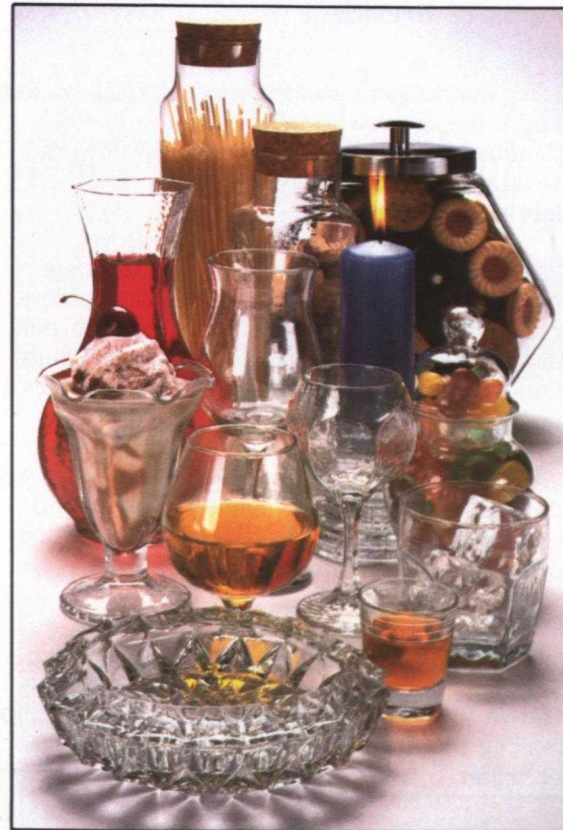

When it comes to glassware, Libbey-St. Clair clearly has the longest and most popular line.

Contemporary glass tableware is the result of decades of commitment to quality and latest production technologies.