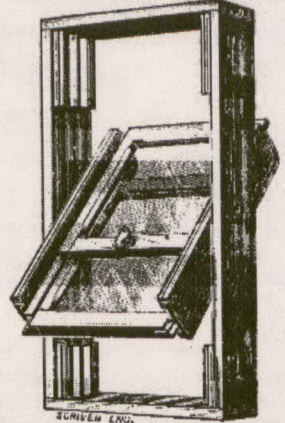

ESTABLISHED 1859

H. R. IVES & CO. †

QUEEN STREET,
MONTREAL

Manufacturers of