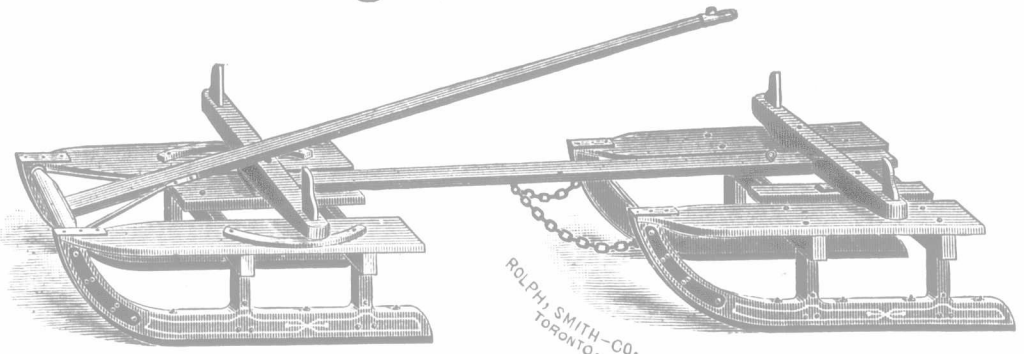

FARM BARN PLANS ONLY \$1.00.—A first-class barn plan in every particular, showing front view, side views and rear view; plan or layout of a modern barn, giving full working details of each part; shows many improvements, which are entirely new, and each one of which is easily worth the price of the plans. These plans are professionally drawn up by an architect of experience. Size of plan, 24 x 36 inches; size of barn, 40 x 80 feet. The whole is drawn to a working scale, and shows silo, feed room, cistern, windmill, hen house, tool house in addition to mows, stables, etc. This plan would be of very great assistance to every farmer who is about to build, every amateur architect and every carpenter; all should possess one. Mailed to any address. Postage paid on receipt of \$1.00.

The Bain Wagon Co., Woodstock, Ont.

FOR THIS SEASON OUR SLEIGH IS STILL UP TO ITS FORMER HIGH STANDARD.
MADE FROM THE BEST SELECTED STOCK.

WE MAKE ALL KINDS FARM, FREIGHT OR DELIVERY WAGONS

Any size of arm or width of tire. The Studebaker Arm and Truss Rod used on all Wagons. We purchase them from the South Bend factory, and we have not had a broken arm reported to us this season. Write for prices.