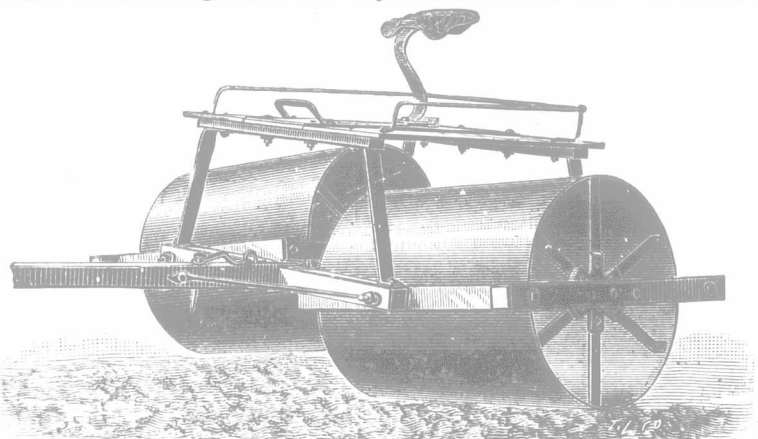

HAMILTON MICA ROOFING CO.

309-y-OM

Office—108 James Street North, HAMILTON, ONT

THE DALE PIVOTED LAND ROLLER

(Patented.)

A STEEL ROLLER, THE DRUMS OF WHICH OSCILLATE ON PIVOTS AND ADAPT THEMSELVES TO THE UNEVENNESS OF THE GROUND.

Its points of advantage are too many to enumerate. Some of them are:

The bearings are the only wearing parts and are guaranteed to last from Ten to Fifteen Years, and can be replaced at a nominal cost.

It rolls all the ground, no matter how rough. There is no axle shaft, no strain, and consequently no wear. It is easily rolled between the drums.

THE DEMAND IS STEADILY INCREASING. IT IS UNANIMOUSLY RECOMMENDED BY THOSE FARMERS WHO HAVE USED IT. Orders are now being booked for the fall trade. Description and price furnished on application to.