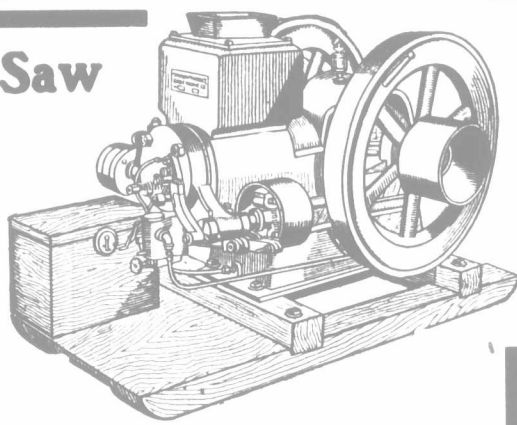

LATE CROPS

MEAN
HIGH PRICES

FOR ALL EARLY VEGETABLES

Vegetable Growers and Market Gardeners, it will pay you to force your crops by using

HARAB PURE GROUND BLOOD FOR A TOP DRESSING

Made entirely from fresh blood cooked, dried and ground. Put up in excellent condition. Will decompose very readily in the soil and promote early, rapid growth. The best and strongest form in which nitrogen can be secured in an annual or natural fertilizer.

Analysis (NITROGEN 12 to 13%
PHOSPHORIC ACID 2 to 5%)

Harab Pure Ground Blood has no injurious after effects

Call on our agent, he will tell you about it. If you do not know him, write us direct, we will give you his name and address.

HARAB FERTILIZERS

Made in Canada by

The Harris Abattoir Co., Limited
Toronto, Ontario

Pump Water, Saw Wood, Grind Grain, Churn

and do many other labor-saving tasks with the **Barrie Engine**. Will pay for itself quickly by saving valuable time for you. Strong, rugged construction. So simple a lad can run it. Sure in action. Economical in operation. Every farmer needs one.

Write for booklet.

AGENTS WANTED

THE CANADA PRODUCER & GAS ENGINE CO., LTD.
Barrie, Ontario, Canada

Distributors: James Rae, Medicine Hat; Canada Machinery Agency, Monreal; McCusker Imp. Co., Regina

Barrie Engines

Stationary or Portable; 3 to 100 h.p., for gasoline, distillate, natural gas and producer gas. Make and break or jump spark ignition.