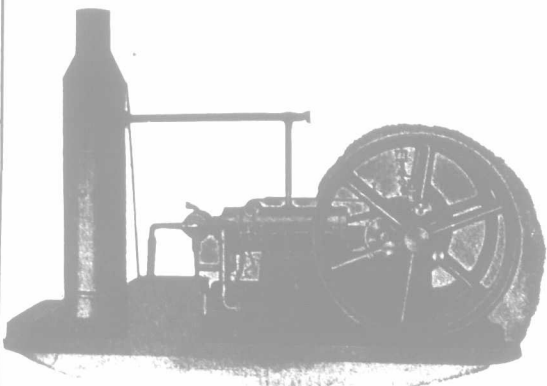

Frame & Hay Fence Co.
Limited
Stratford, Ontario

LEADER FENCE

GRAND TRUNK RAILWAY SYSTEM

Winter Tours

TO
Mexico, Colorado, California
and Pacific Coast Points.

The Grand Trunk Railway System is the popular route from all points east through Canada via Chicago.

FEATURES.

Double track; fast service; finest roadbed; modern equipment; unexcelled dining-car service. All elements of safety and comfort.

TO THE SUNNY SOUTH.

No more desirable route than via Grand Trunk and connecting lines.

VERY LOW RATES.

Full information, tickets, etc., from GRAND TRUNK AGENT.

LAND

FOR THE SETTLER

160 acres of land, convenient to railways, in Northern Ontario's great Clay Belt, for each settler.

The soil is rich and productive, and covered with valuable timber.

For full information as to terms of sale, homestead regulations, and special colonization rates to settlers, write to

DONALD SUTHERLAND,
Director of Colonization, Parliament Buildings, Toronto, Ont.

The HON. J. S. DUFF,
Minister of Agriculture.

WE HAVE farms of all sizes, for all kinds of farming, in every county in Western Ontario. We have a number of farms to exchange for larger or smaller farms, or for City or Town property. Write or call on telephone us for our catalogue, and you will receive same. The Western Real Estate Exchange Ltd. 78 Dundas Street, London, Ont. Telephone 1000.

IDEAL GASOLINE ENGINES

1½ TO 40 HORSE-POWER.

Windmills,
Grain Grinders,
Pumps,
Tanks,
Water Boxes,
Concrete Mixers,
Etc., Etc.

SEND FOR CATALOGUE.

Goold, Shapley & Muir Co., Limited
BRANTFORD, CANADA.

RECIPROCITY

You do not need reciprocity if you buy your drills direct from us, without selling expense. We manufacture the **IMPERIAL HORSE LIFT DRILL**.

Let us tell you why this drill is the best drill on the market to-day.

THE W. I. KEMP COMPANY, LIMITED
Stratford, Ontario.

GAS, GASOLINE,
ALCOHOL.

A FEELING OF SECURITY.

GILSON ENGINE

1½ TO 60 H.P.

Write for Catalogue.

Do You Want a Reliable Man?

THE SALVATION ARMY Immigration & Colonization DEPARTMENT

For several years recognized as the leading Immigration Society in Canada, will, during next season, 1910-11, continue its efforts to supply the demand for

FARM HELP

and Domestic Servants. Conducted parties are now being organized to sail early in the spring. Apply at once for application forms and information to

BRIGADIER H. MORRIS,
Head Office, James and Albert Sts.,
TORONTO, ONT.

or Major J. M. McGillivray,
Office for Western Ontario,
396 Clarence St., London, Ontario.
Correspondence Solicited.