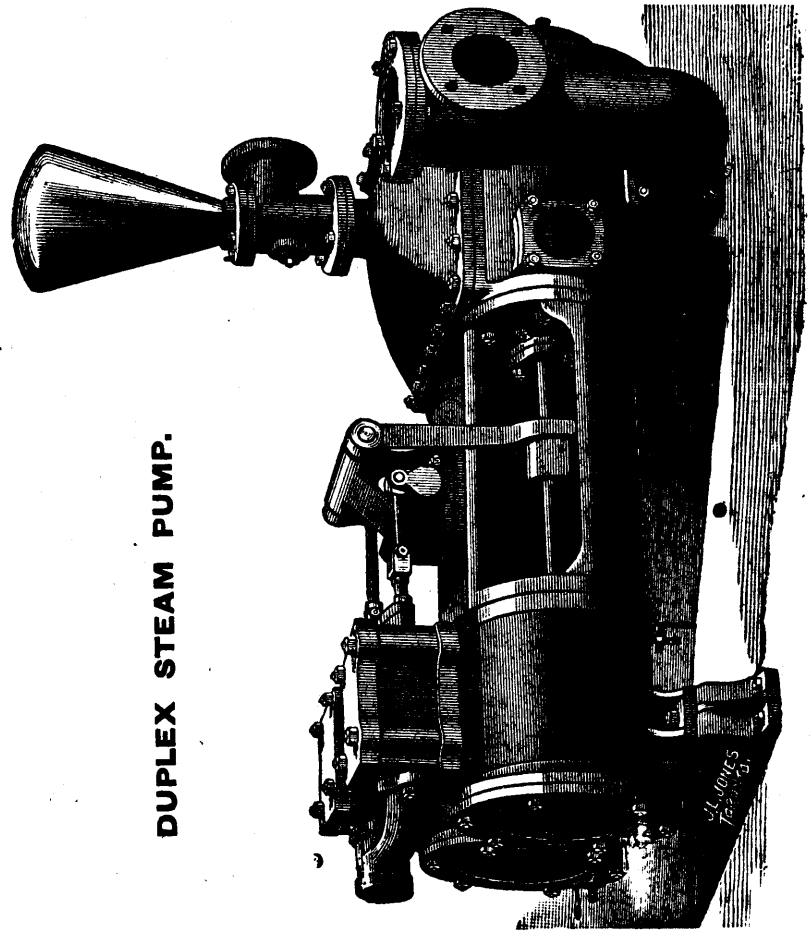

NORTHEY & CO'S STEAM PUMP WORKS,

Toronto, Ontario.

SIMPLE STEAM PUMP.
Flat Cap Pattern.

DUPLEX STEAM PUMP.

SPECIAL STEAM PUMP.

Steam Pumps of the best and latest designs for mining purposes, Boiler Feeding, Fire Protection, and General Water Supply, Etc.