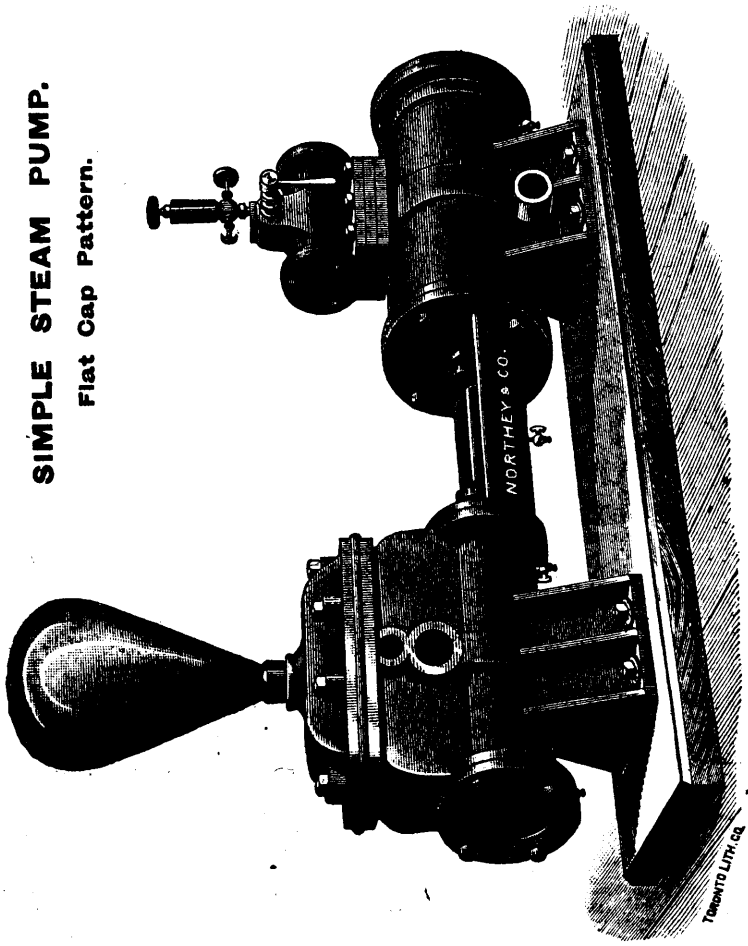

NORTHEY & CO'S STEAM PUMP WORKS,

Toronto, Ontario.

SIMPLE STEAM PUMP.
Flat Cap Pattern.

DUPLEX STEAM PUMP.

SPECIAL STEAM PUMP.

Steam Pumps of the best and latest designs for mining purposes, Boiler Feeding, Fire Protection, and General Water Supply, Etc.