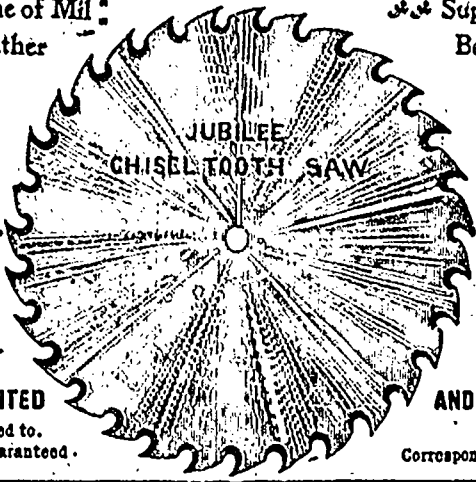

# THE JAMES ROBERTSON CO., Limited.

Manufacturers of... Saws of All Description

A Full Line of Mill  
Rubber and Leather  
Metal, &c., always

Supplies, including  
Belting, Babbit  
carried in stock.

Head Office:  
144 William St.  
MONTREAL

Factories at  
MONTREAL,  
TORONTO,  
and  
ST. JOHN, N.B.

ALL OUR SAWS  
FULLY WARRANTED  
Orders promptly attended to.  
Satisfaction Guaranteed.

CIRCULAR, GANG  
AND MILL SAWS A  
SPECIALTY  
Correspondence Solicited.