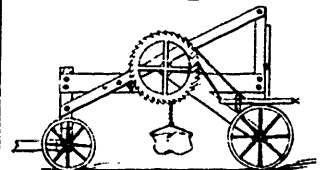

Lemire Stone and Stump Lifter

NOUVELLE PATENT.

Capacity of Lifting 18,000 lbs
WITH NO EQUAL.

A. LEMIRE, Prop.
WOTTON, QUE.
Or at the Placerville Foundry, Somerset, Que.