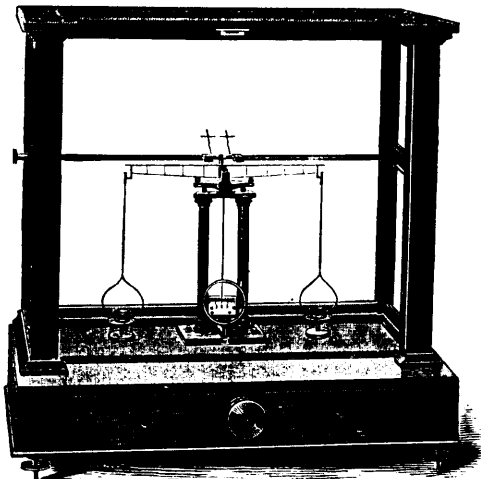

ASSAYERS' SUPPLIES AND ENGINEERING INSTRUMENTS.

No. 034 Button Balance—10-inch Beam. Brunton's Patent Pocket Mine Transit.

Sensitive to 1-100 milligramme.  
 This is a double-column Button Balance with all latest improvements including our new adjusting device and rider rod lock.  
 It is accurate and as rapid as a beam of this length can be.  
 For an office doing a moderate amount of work it is the best Balance to be had for both gold and silver.  
 For complete description and prices of this and other Balances send for catalogue A to

This illustration shows an operator taking an incline above the horizontal with Brunton's Patent Pocket Mine Transit.  
 The instrument is made especially for mining engineers, mine managers and superintendents, but its light weight and the ease with which it can be handled render it admirably adapted to the taking of topography and for geological field work.  
 Write for catalogue B giving full description of the instrument and all its uses, to