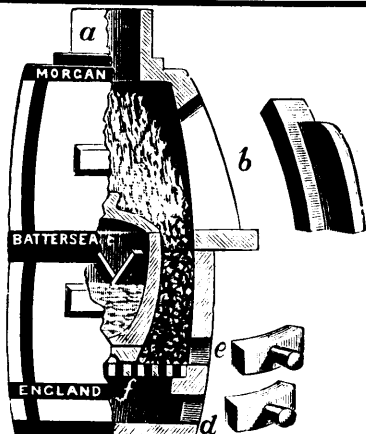

ASSAYERS' SUPPLIES AND ENGINEERING INSTRUMENTS.

No. 034 Button Balance—10-inch Beam. Brunton's Patent Pocket Mine Transit.

Sensitive to 1-100 milligramme.
This is a double-column Button Balance with all latest improvements including our new adjusting device and rider rod lock.
It is accurate and as rapid as a beam of this length can be.
For an office doing a moderate amount of work it is the best Balance to be had for both gold and silver.
For complete description and prices of this and other Balances send for catalogue A to

This illustration shows an operator taking an incline above the horizontal with Brunton's Patent Pocket Mine Transit.
The instrument is made especially for mining engineers, mine managers and superintendents, but its light weight and the ease with which it can be handled render it admirably adapted to the taking of topography and for geological field work.
Write for catalogue B giving full description of the instrument and all its uses, to

WM. AINSWORTH & SONS, successors to WM. AINSWORTH, Denver, Colorado, U. S. A.

Agents for British Columbia, MACFARLANE & CO, Vancouver and W. F. TEETZEL & CO., Nelson.

ASSAY, MINING AND MILL SUPPLIES.

Write for Catalogue.

WE are Manufacturers and direct Importers, and carry a large Stock of Balances, Furnaces, Fire Clay Goods, Scientific and Practical Books, Glassware, Platinum Goods, Acids, Chemicals, and all other Assayers' and Miners' requirements.

SOLE AGENTS for Morgan Crucible Company, Battersea, Becker's Sons' Balances, Etc.

MacFarlane & Co.,

Telegraphic address: "Assay," Vancouver, B.C. * P.O. Box 552 VANCOUVER, B.C.

HEARN & HARRISON.

(Established 1857.)

MANUFACTURERS AND IMPORTERS OF

MINING, SURVEYING and ENGINEERING INSTRUMENTS.