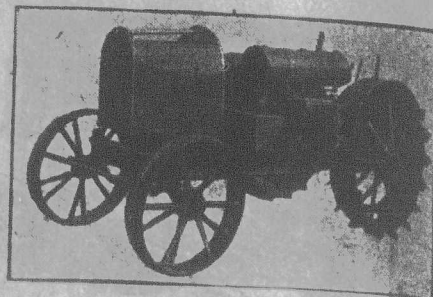

- Ensilage Cutter
- Silo
- Engine

NAME.....

ADDRESS.....

DATE.....

Clip out the Coupon and mail to-day

The **Essex** Two-Plow Light Farm Tractor

MADE IN CANADA

10 to 20 H.-P.

Equipped with a good belt pulley.

AGENTS WANTED.

Essex Tractor Co., Ltd.
Essex, Ontario

The **Waterloo Boy**

The Three-Plow Tractor for Ontario.

The tractor that makes good.

The Tractor that has stood the test.