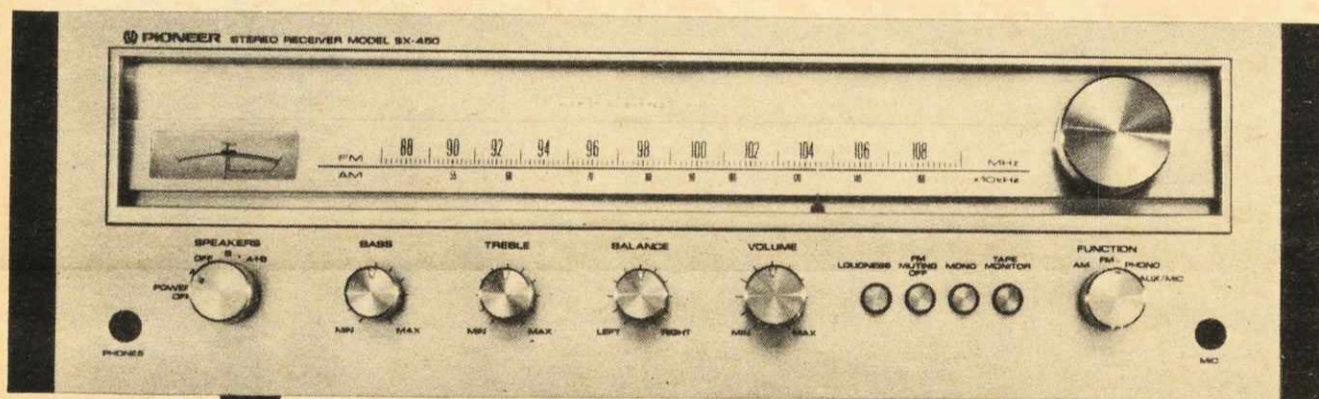

Only Once

in a very long while does a

PIONEER[®]

sale like this come along.

Run, don't walk to your nearest Pioneer Dealer.
You'll find the sounds and the prices sweet music to your ears.

SX-450

Medium-Powered Stereo Receiver with FET FM Front End, PLL MPX, Precision Equalizer and High S/N Differential OCL Power Amplifier. 15 watts per channel, min. RMS, at 8 ohms, 20-20,000 Hertz, with no more than 0.5% total harmonic distortion and more features.

SX-550

Super-Clean Stereo FM/AM Receiver with 20 Watts per Channel min. RMS Output (8 Ohms, 20-20,000 Hertz) and low 0.3% total harmonic distortion. Click-stop tone controls, two-deck tape monitors, dubbing terminal plus as above and more.

SX-650

High-Medium Power Stereo Receiver with FET FM Front End, PLL MPX, Precision Phono Equalizer, Plus/Minus Split Power Supply for OCL Power Amplifier. Continuous power output of 35 watts per channel, min. RMS at 8 ohms, from 20-20,000 Hertz, with no more than 0.3% total harmonic distortion, plus tape to tape dubbing connect and more. Much more.