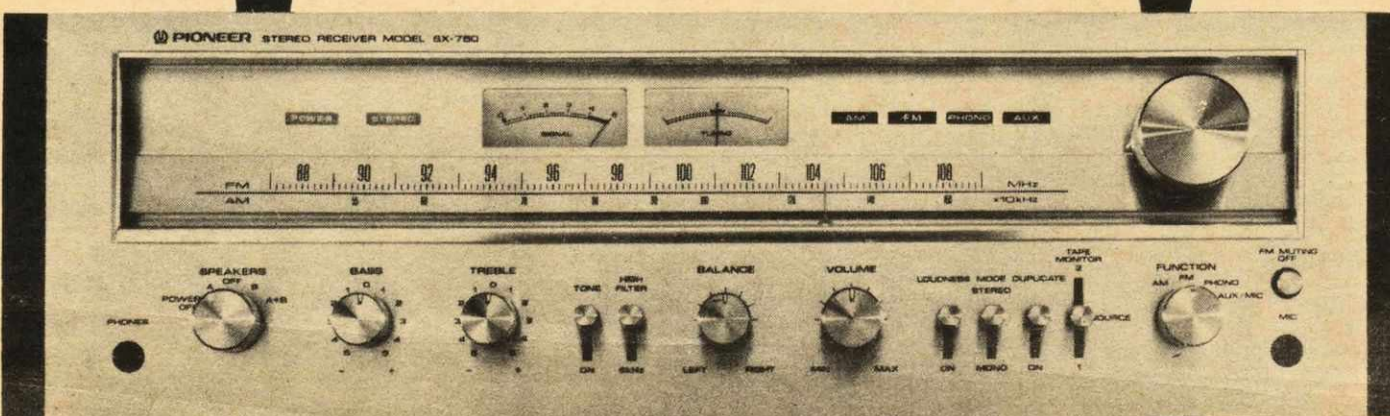

Only Once

in a very long while does a

PIONEER[®]

sale like this come along.

Run, don't walk to your nearest Pioneer Dealer.
You'll find the sounds and the prices sweet music to your ears.

SX-450

Medium-Powered Stereo Receiver with FET FM Front End, PLL MPX, Precision Equalizer and High S/N Differential OCL Power Amplifier. 15 watts per channel, min. RMS, at 8 ohms, 20-20,000 Hertz, with no more than 0.5% total harmonic distortion and more features.

SX-550

Super-Clean Stereo FM/AM Receiver with 20 Watts per Channel min. RMS Output (8 Ohms, 20-20,000 Hertz) and low 0.3% total harmonic distortion. Click-stop tone controls, two-deck tape monitors, dubbing terminal plus as above and more.

SX-650

High-Medium Power Stereo Receiver with FET FM Front End, PLL MPX, Precision Phono Equalizer, Plus/Minus Split Power Supply for OCL Power Amplifier. Continuous power output of 35 watts per channel, min. RMS at 8 ohms, from 20-20,000 Hertz, with no more than 0.3% total harmonic distortion, plus tape to tape dubbing connect and more. Much more.