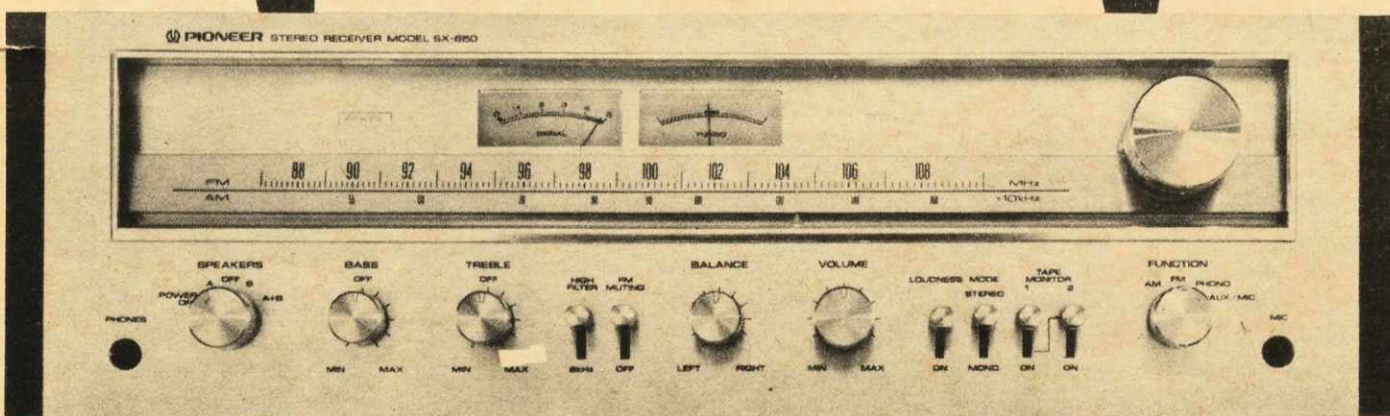

Only Once

in a very long while does a

PIONEER[®]

sale like this come along.

Run, don't walk to your nearest Pioneer Dealer.
You'll find the sounds and the prices sweet music to your ears.

SX-450

Medium-Powered Stereo Receiver with FET FM Front End, PLL MPX, Precision Equalizer and High S/N Differential OCL Power Amplifier. 15 watts per channel, min. RMS, at 8 ohms, 20-20,000 Hertz, with no more than 0.5% total harmonic distortion and more features.

SX-550

Super-Clean Stereo FM/AM Receiver with 20 Watts per Channel min. RMS Output (8 Ohms, 20-20,000 Hertz) and low 0.3% total harmonic distortion. Click-stop tone controls, two-deck tape monitors, dubbing terminal plus as above and more.

SX-650

High-Medium Power Stereo Receiver with FET FM Front End, PLL MPX, Precision Phono Equalizer, Plus/Minus Split Power Supply for OCL Power Amplifier. Continuous power output of 35 watts per channel, min. RMS at 8 ohms, from 20-20,000 Hertz, with no more than 0.3% total harmonic distortion, plus tape to tape dubbing connect and more. Much more.