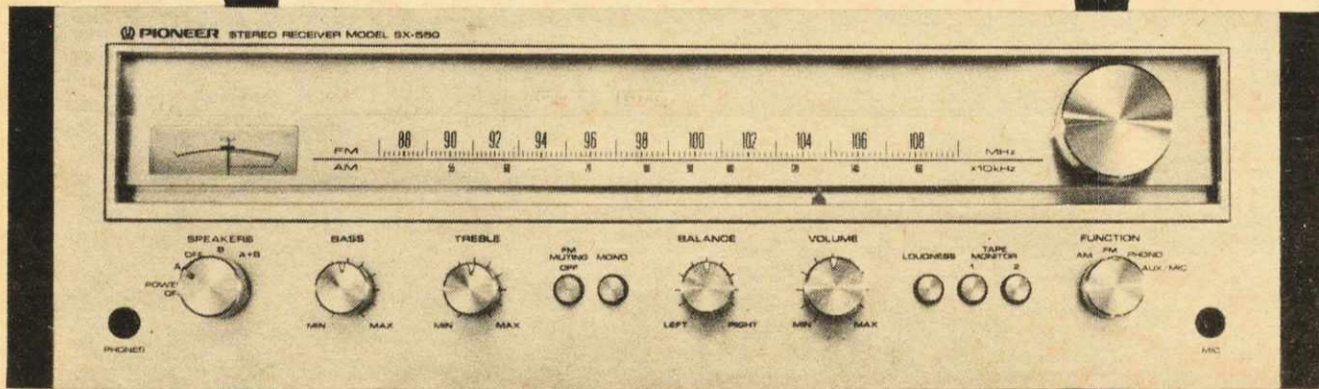

Only Once

in a very long while does a

PIONEER[®]

sale like this come along.

Run, don't walk to your nearest Pioneer Dealer.
You'll find the sounds and the prices sweet music to your ears.

SX-450

Medium-Powered Stereo Receiver with FET FM Front End, PLL MPX, Precision Equalizer and High S/N Differential OCL Power Amplifier. 15 watts per channel, min. RMS, at 8 ohms, 20-20,000 Hertz, with no more than 0.5% total harmonic distortion and more features.

SX-550

Super-Clean Stereo FM/AM Receiver with 20 Watts per Channel min. RMS Output (8 Ohms, 20-20,000 Hertz) and low 0.3% total harmonic distortion. Click-stop tone controls, two-deck tape monitors, dubbing terminal plus as above and more.

SX-650

High-Medium Power Stereo Receiver with FET FM Front End, PLL MPX, Precision Phono Equalizer, Plus/Minus Split Power Supply for OCL Power Amplifier. Continuous power output of 35 watts per channel, min. RMS at 8 ohms, from 20-20,000 Hertz, with no more than 0.3% total harmonic distortion, plus tape to tape dubbing connect and more. Much more.