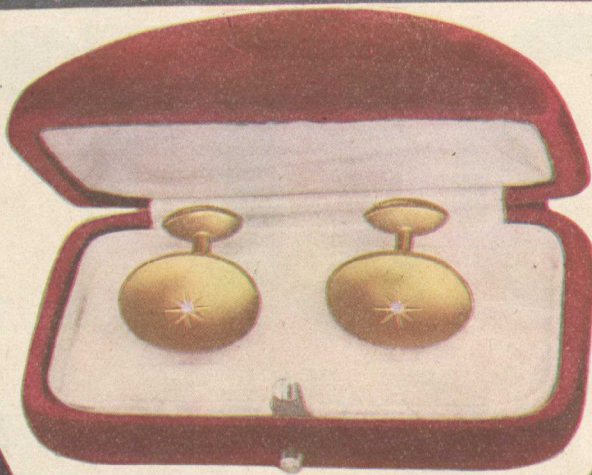

CHRISTMAS 1909

BX100. 14k Tiffany Set Diamond Ring, diamond exact size of photograph, in a beautiful plush case, extra special price \$19.95

BX101. 14k Solid Gold Single Pearl Set Cuff Links, nicely fitted in velvet case, extra special price \$5.95

BX102. 14k Pearl Ring, set with five real whole pearls, in plush case, extra special price \$5.00

Six Wonderful Values in CHRISTMAS JEWELRY

Delays are Dangerous
Send Your Orders in Now===To=day

BX103. Ladies' 10k Solid Gold Single Pearl Set Locket (room for two pictures), complete in velvet case, with fine curb necklet, extra special price \$5.95

BX104. Gentleman's 14k Solid Gold Signet Ring, beautifully chased, any size, in a plush case, extra special price \$5.00

BX105. 14k Solid Gold Pearl Sunburst, with safety and pendant attachments, complete in velvet case, with fine curb neck-chain, extra special price \$9.95