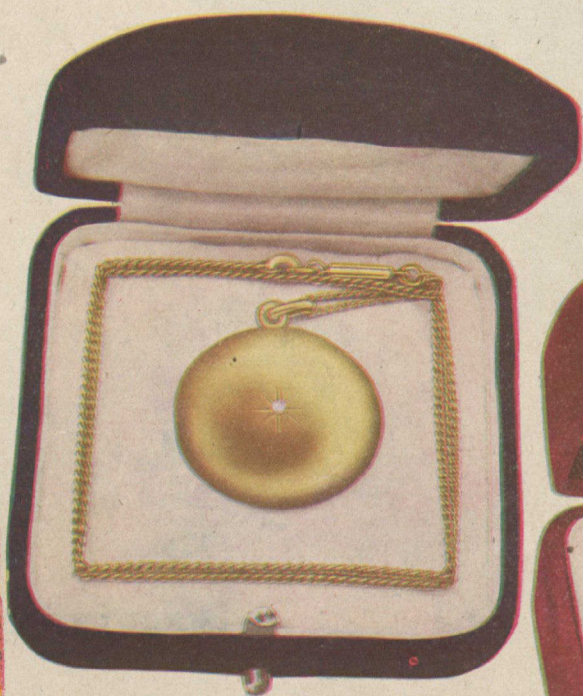

CHRISTMAS 1909

BX100. 14k Tiffany Set Diamond Ring, diamond exact size of photograph, in a beautiful plush case, extra special price \$19.95

BX101. 14k Solid Gold Single Pearl Set Cuff Links, nicely fitted in velvet case, extra special price \$5.95

BX102. 14k Pearl Ring, set with five real whole pearls, in plush case, extra special price \$5.00

Six Wonderful Values in CHRISTMAS JEWELRY

Delays are Dangerous
Send Your Orders in Now===To=day

BX103. Ladies' 10k Solid Gold Single Pearl Set Locket (room for two pictures), complete in velvet case, with fine curb necklet, extra special price \$5.95

BX104. Gentleman's 14k Solid Gold Signet Ring, beautifully chased, any size, in a plush case, extra special price \$5.00

BX105. 14k Solid Gold Pearl Sunburst, with safety and pendant attachments, complete in velvet case, with fine curb neck-chain, extra special price \$9.95