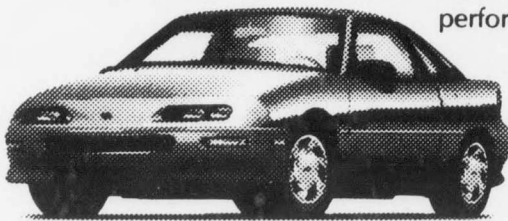

Geo™-Physics

Defy the laws of *Physics* in a **Geo Storm**.

An object at rest tends to stay at rest, except when it's the **Geo Storm**. Storm is so sleek, stylish and sporty it almost asks you to climb in the driver's seat! Storm offers superior performance...and is thrilling enough to get your adrenalin pumping! Turn heads as you turn corners in a **Geo Storm**.

Starting at **\$13,690.00***

Additional **\$750 GRADUATE CASH BACK.** See Dealer for conditions.

Get to know Geo.

*MSRP based on base model Storm Coupe. Dealer may sell for less. Freight (\$400), taxes, insurance and licence extra.