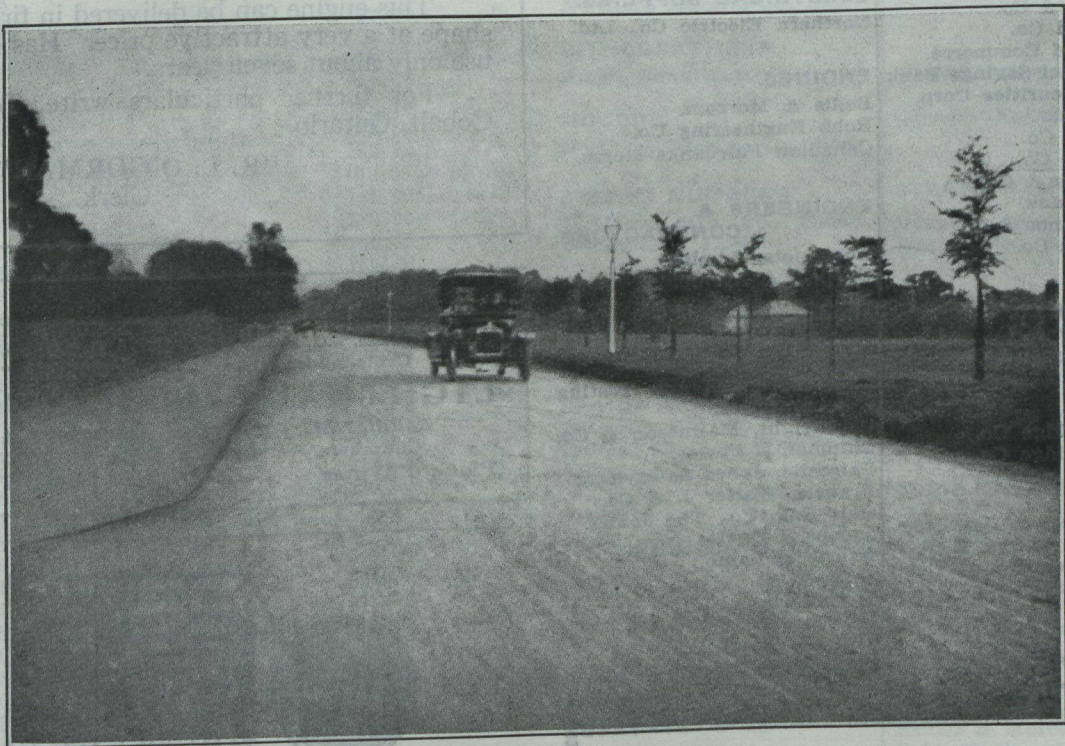

“The Premier Road Dressing & Binder”

Fluxphalte

“FLUXPHALTE” is a heavy road oil containing 80% of solid pure bitumen combined with sufficient liquid to bring it to a proper consistency for road dressing. It is absolutely free from greasy oils.

“FLUXPHALTE” remains a part of the road— it doesn’t flake or blow away. It builds up a true asphaltic surface that outwears a number of applications of inferior products.

“FLUXPHALTE” is spread on roads by our special “FLAPPER” Machine which is highly efficient. This machine is loaned to municipalities using our product.