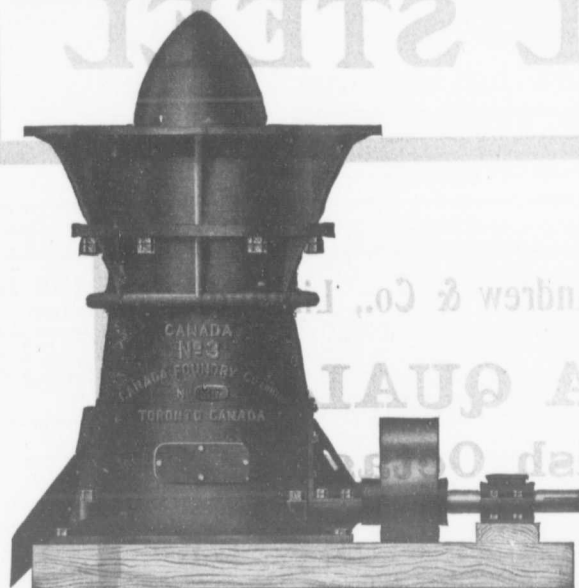

# ROCK CRUSHER

This is a GYRATORY ROCK CRUSHER of new design, containing special features which will recommend themselves to all users.

Send for Bulletin No. 31