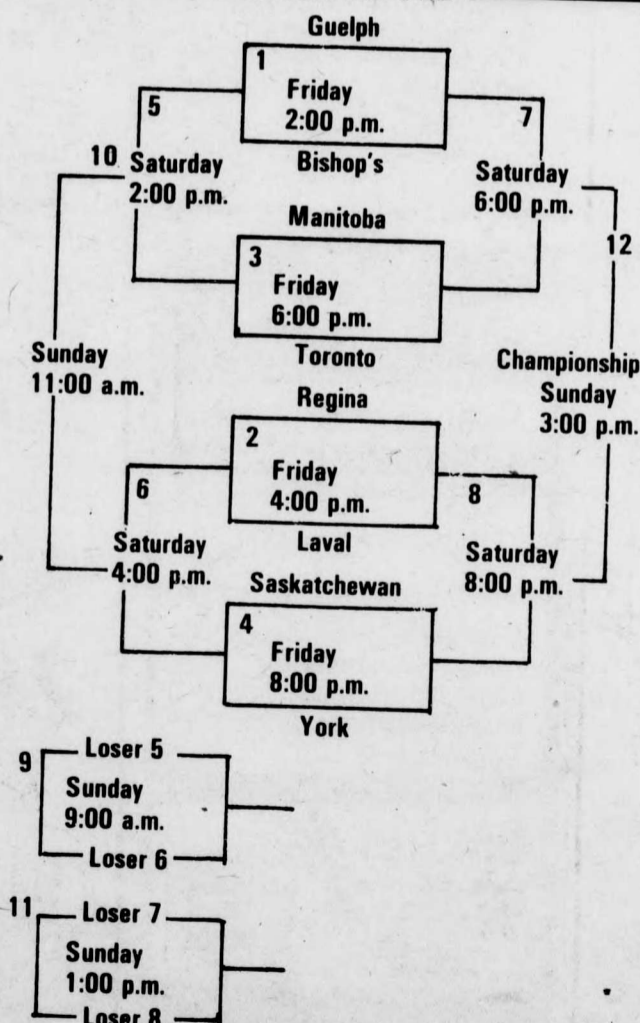

THE SCHEDULE

YORK UNIVERSITY

YEOWOMEN

1984-85