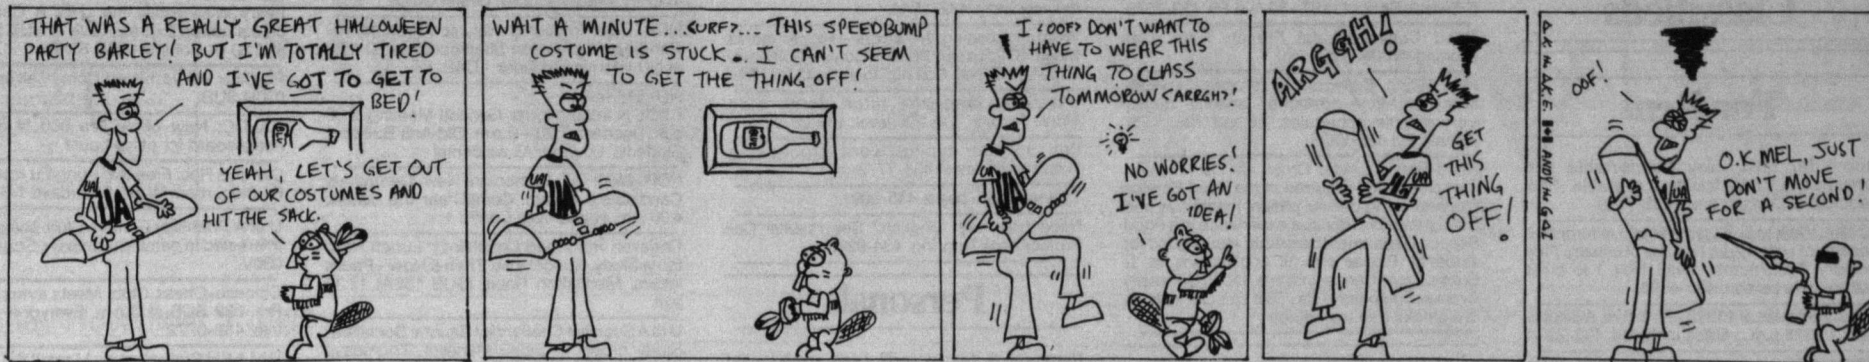

Strip From Hell

Philip Screwdriver

Bertie The Brush

The Closer Bank

S.U.T.V.

Astro Duck

RAY-5