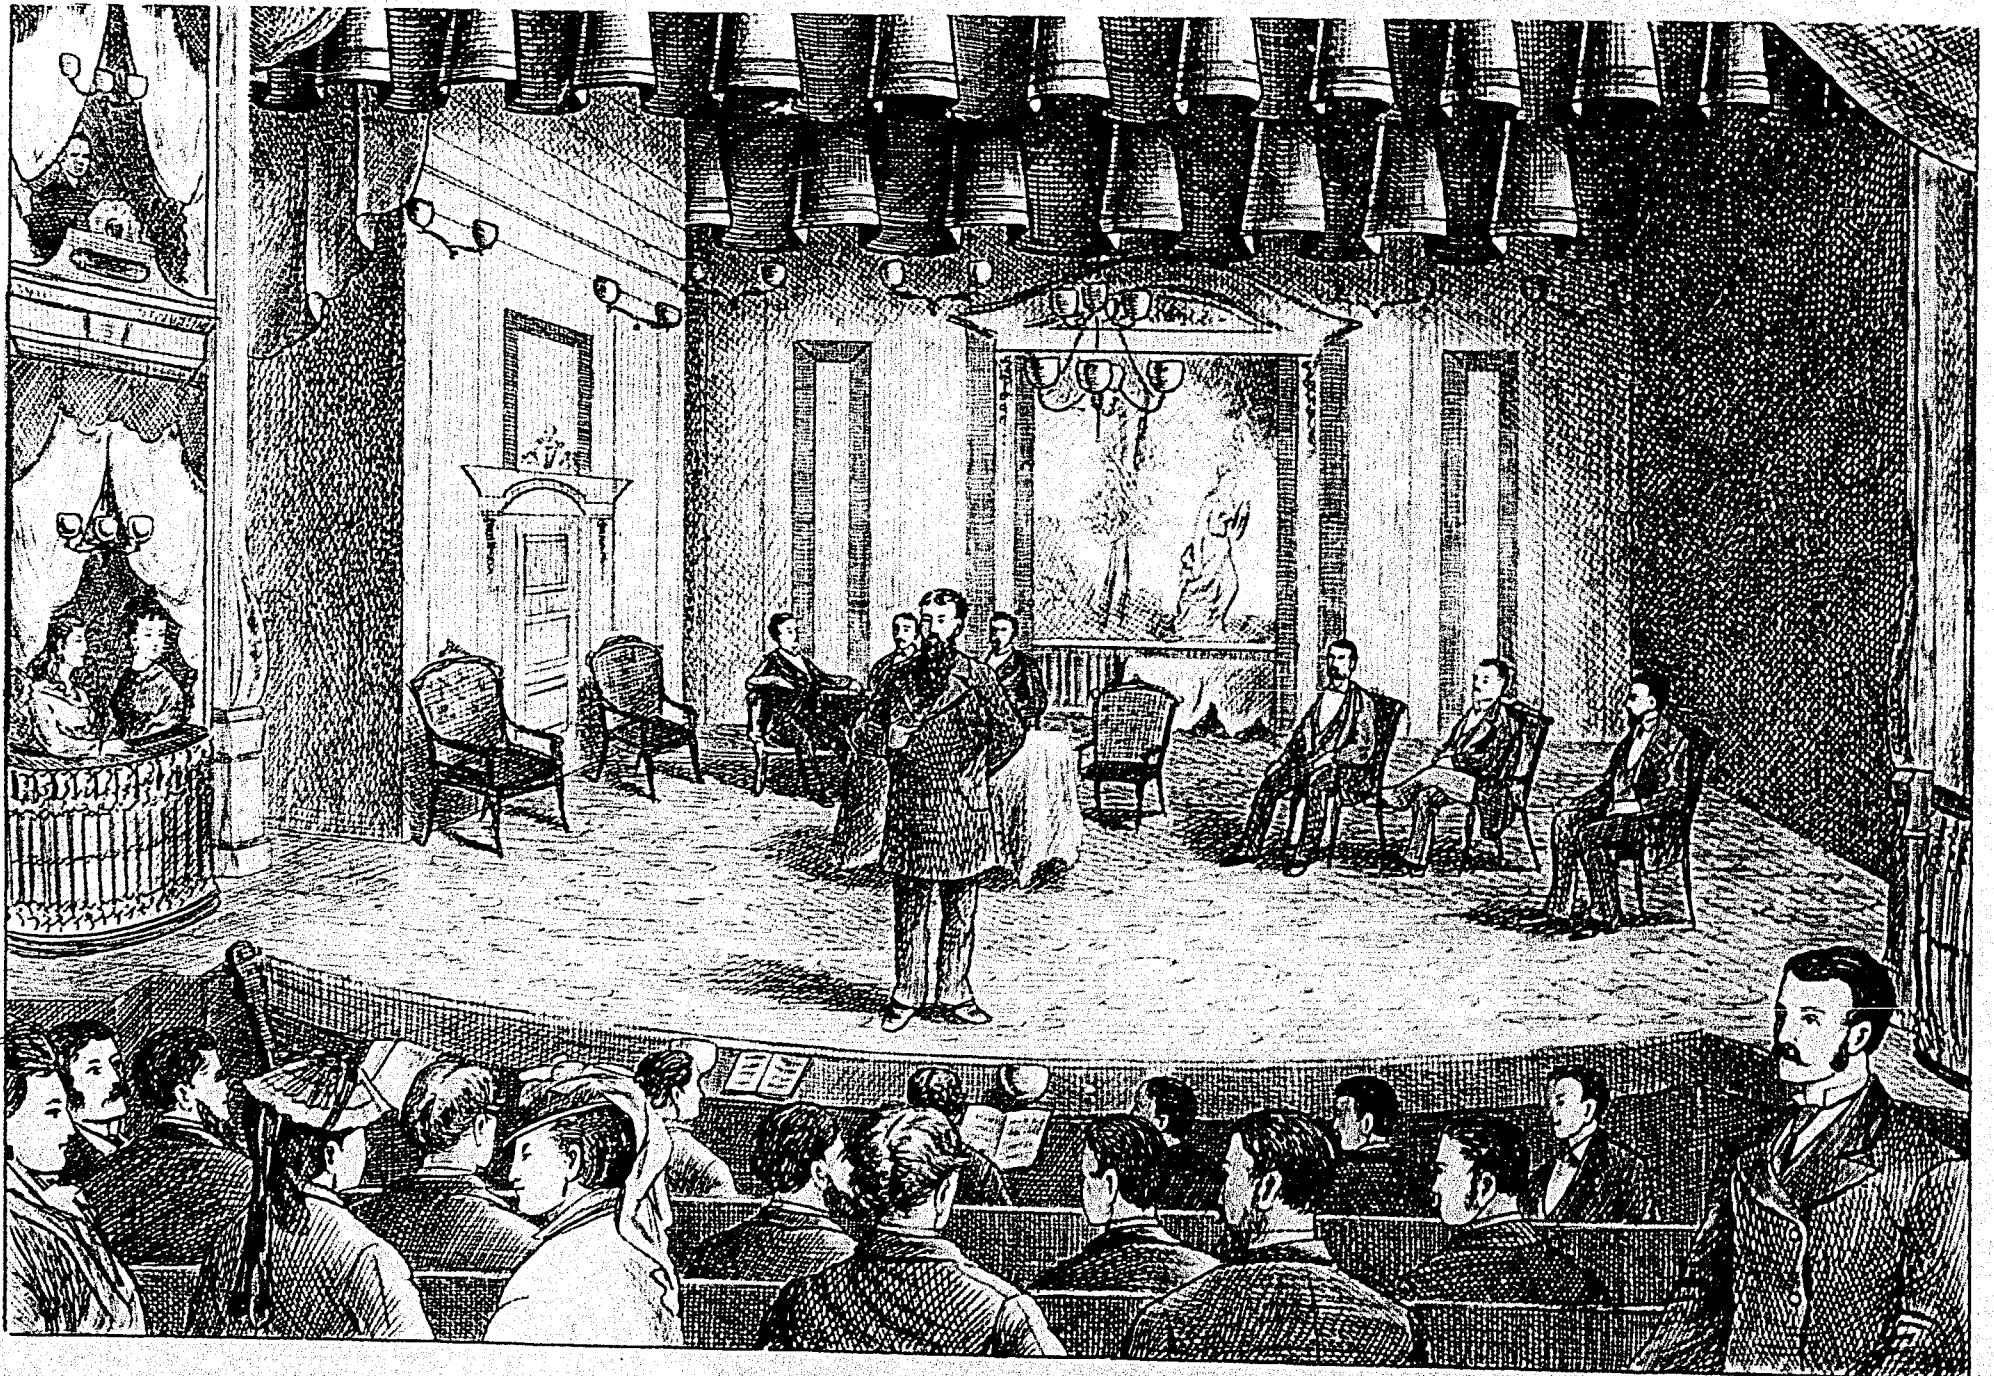

FALCONWOOD LUNATIC ASYLUM, NEAR CHARLOTTETOWN, P.E.I.—FORM A PHOTOGRAPH BY JOHN HARPER.

TORONTO.—GENERAL BURKE DELIVERING HIS LECTURE ON THE EMMET CENTENARY AT THE ROYAL OPERA HOUSE.