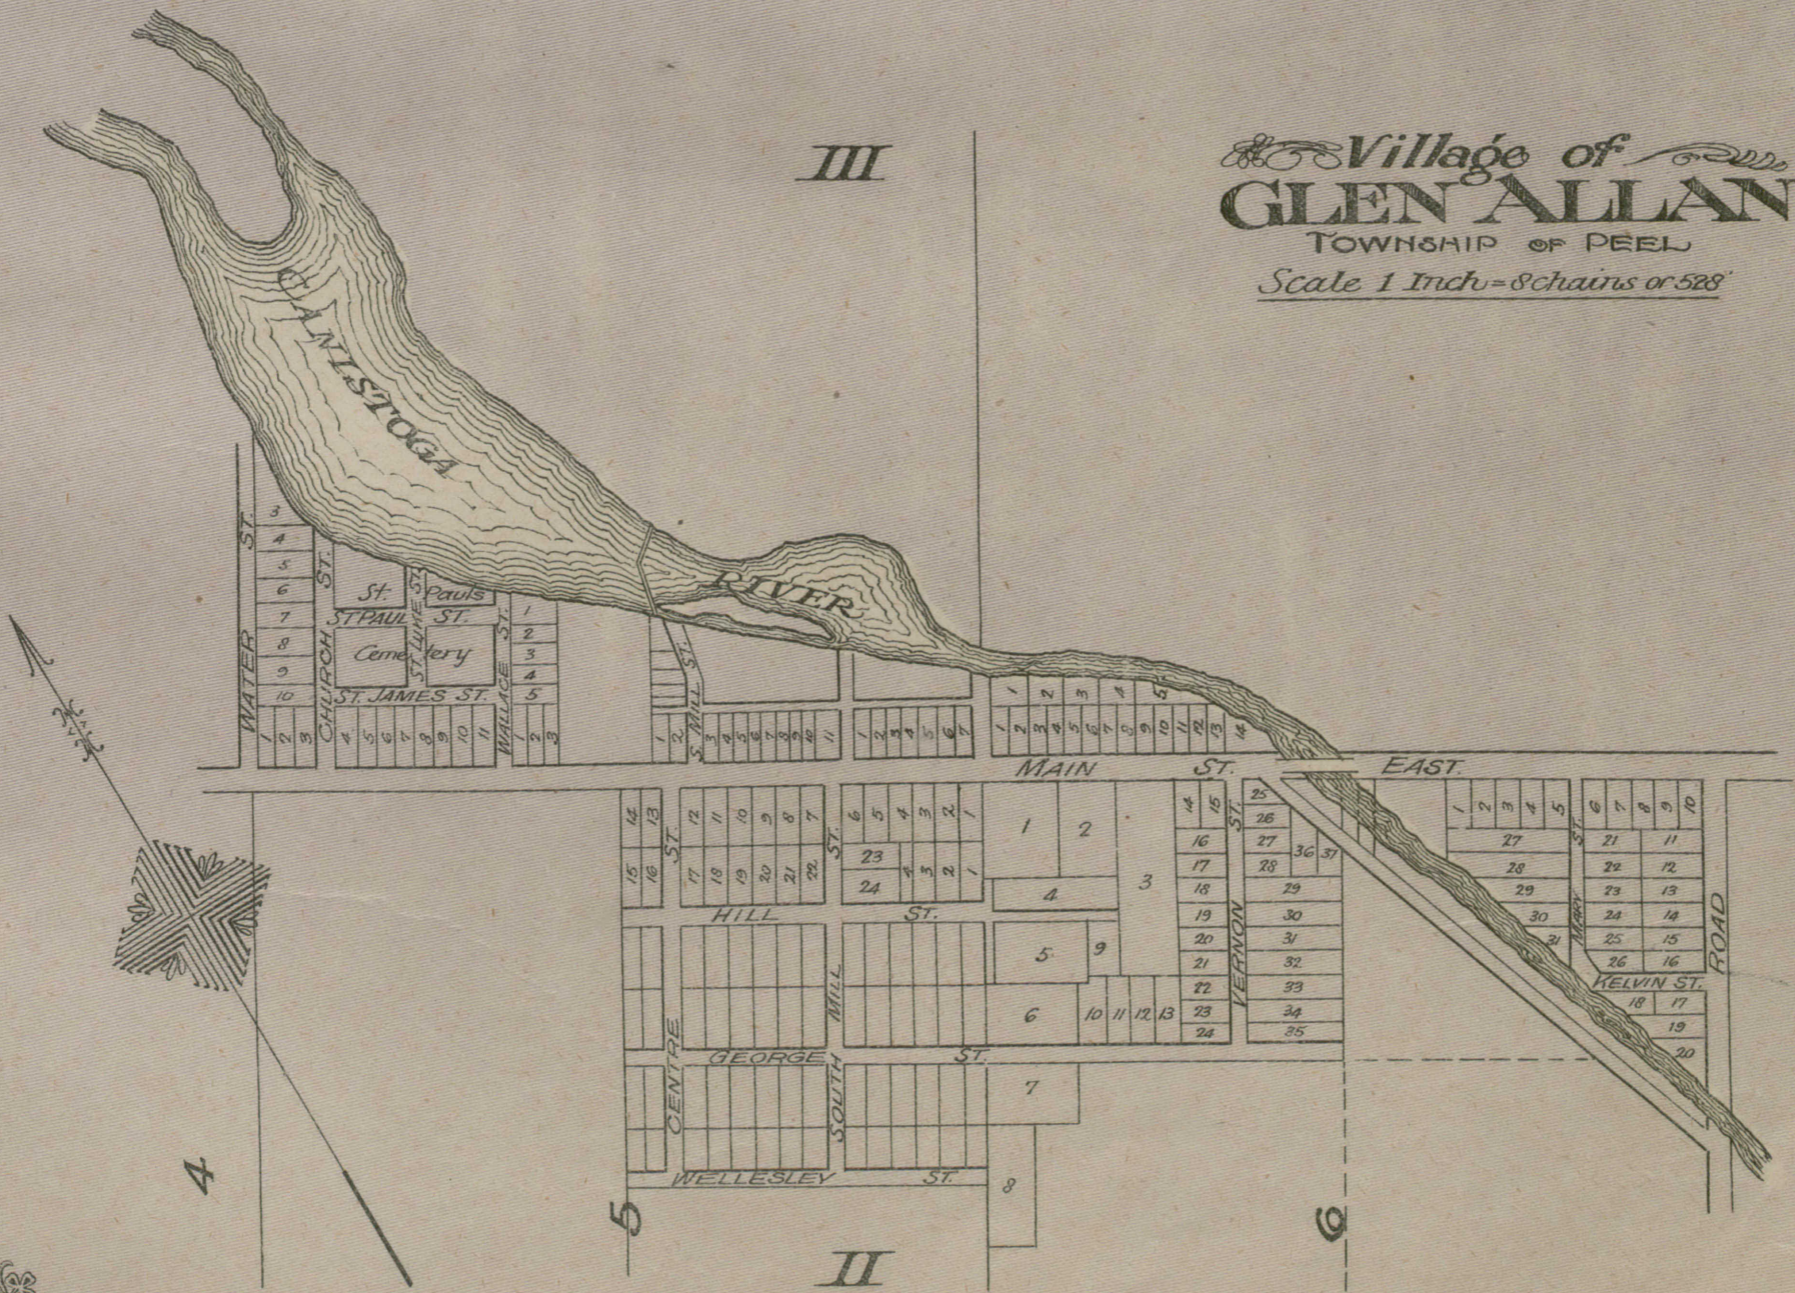

NORTH PART OF
THE TOWN OF
MOUNT FOREST

Scale 1 Inch = 10 Chains or 660'

For Map of MOUNT FOREST See Page 23

Drawn by Frank P. Lloyd

Village of
GLEN ALLAN
TOWNSHIP OF PEEL

Scale 1 Inch = 8 Chains or 528'

ROBERTSON & LEAR, TORONTO