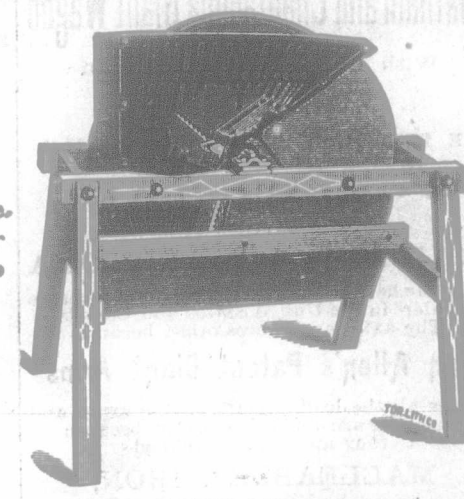

exertion, and without danger to the operator's hands, than any Root Pulper made. Those who use it will have no other.

If your agent does not supply you, write direct to T. T. COLEMAN, SOLE MANUFACTURER, Seaforth, Ontario. 2-0-m