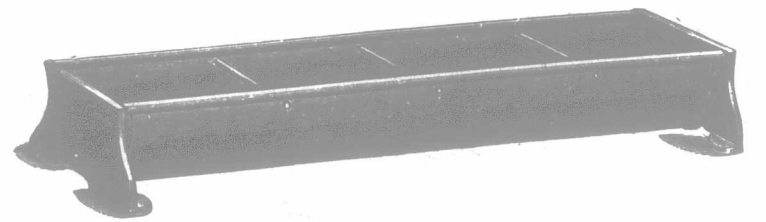

# Now Ready for the Fall Trade

4 LEADERS OF THEIR LINE

**OUR UP-TO-DATE HOG TROUGH**—All steel, now unbreakable. Notice our Patent Steel Head.

**STEEL WATER TROUGH**—Something every farmer wants. Neat, strong and made to wear.

We build Square Tanks like this, any size, to suit our customers. Made of 14-gauge steel.

Our latest Tank made similar to our Water Troughs, only with steel ends and steel frame. A great tank for use at Windmills.