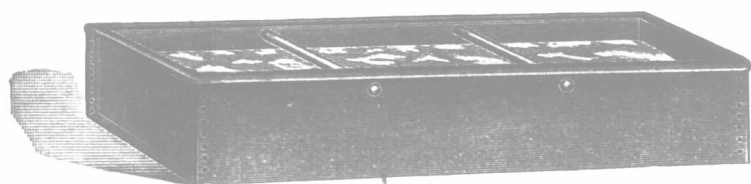

# Now Ready for the Fall Trade

4 LEADERS OF THEIR LINE

**OUR UP-TO-DATE HOG TROUGH**—All steel, now unbreakable. Notice our Patent Steel Head.

**STEEL WATER TROUGH**—Something every farmer wants. Neat, strong and made to wear.

We build Square Tanks like this, any size, to suit our customers. Made of 14-gauge steel.

Our latest Tank made similar to our Water Troughs, only with steel ends and steel frame. A great tank for use at Windmills.