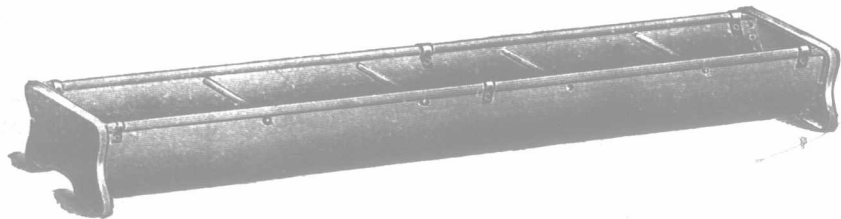

# Now Ready for the Fall Trade

4 LEADERS OF THEIR LINE

**OUR UP-TO-DATE HOG TROUGH**—All steel, now unbreakable. Notice our Patent Steel Head.

**STEEL WATER TROUGH**—Something every farmer wants. Neat, strong and made to wear.

We build Square Tanks like this, any size, to suit our customers. Made of 14-gauge steel.

Our latest Tank made similar to our Water Troughs, only with steel ends and steel frame. A great tank for use at Windmills.