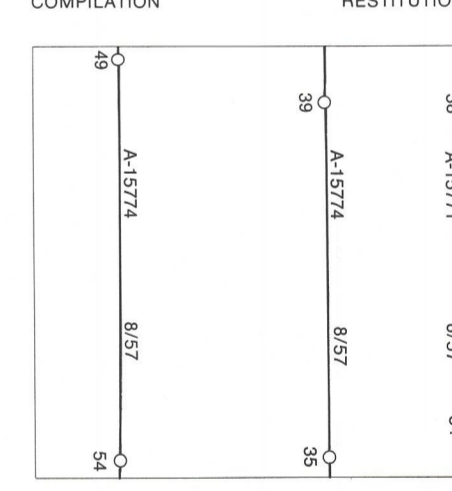

PHOTOGRAPHY PHOTOGRAPHIE