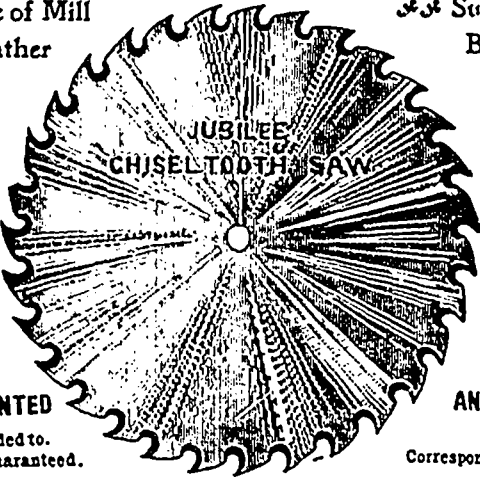

THE JAMES ROBERTSON CO., Limited.

Manufacturers of... Saws of All Description

A Full line of Mill Rubber and Leather Metal, &c., always

Supplies, including Belting, Babbit carried in stock.

Head Office: 144 William St. MONTREAL

Factories at MONTREAL, TORONTO, and ST. JOHN, N.B.

ALL OUR SAWS FULLY WARRANTED Orders promptly attended to. Satisfaction Guaranteed.

CIRCULAR, GANG AND MILL SAWS A SPECIALTY Correspondence Solicited.

Rice Lewis & Son