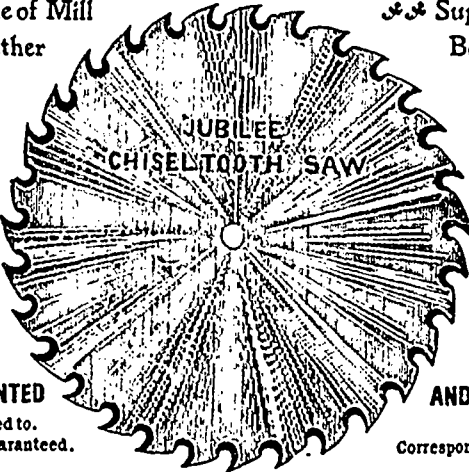

THE JAMES ROBERTSON CO., Limited.

Manufacturers of..... Saws of All Description

A Full Line of Mill
Rubber and Leather
Metal, &c., always

Supplies, including
Belting, Babbit
carried in stock.

Head Office:
144 William St.
MONTREAL

Factories at
MONTREAL,
TORONTO,
and
ST. JOHN, N.B.

ALL OUR SAWS
FULLY WARRANTED
Orders promptly attended to.
Satisfaction Guaranteed.

CIRCULAR, GANG
AND MILL SAWS A
SPECIALTY
Correspondence Solicited.

SUPPLIES OF ALL KINDS